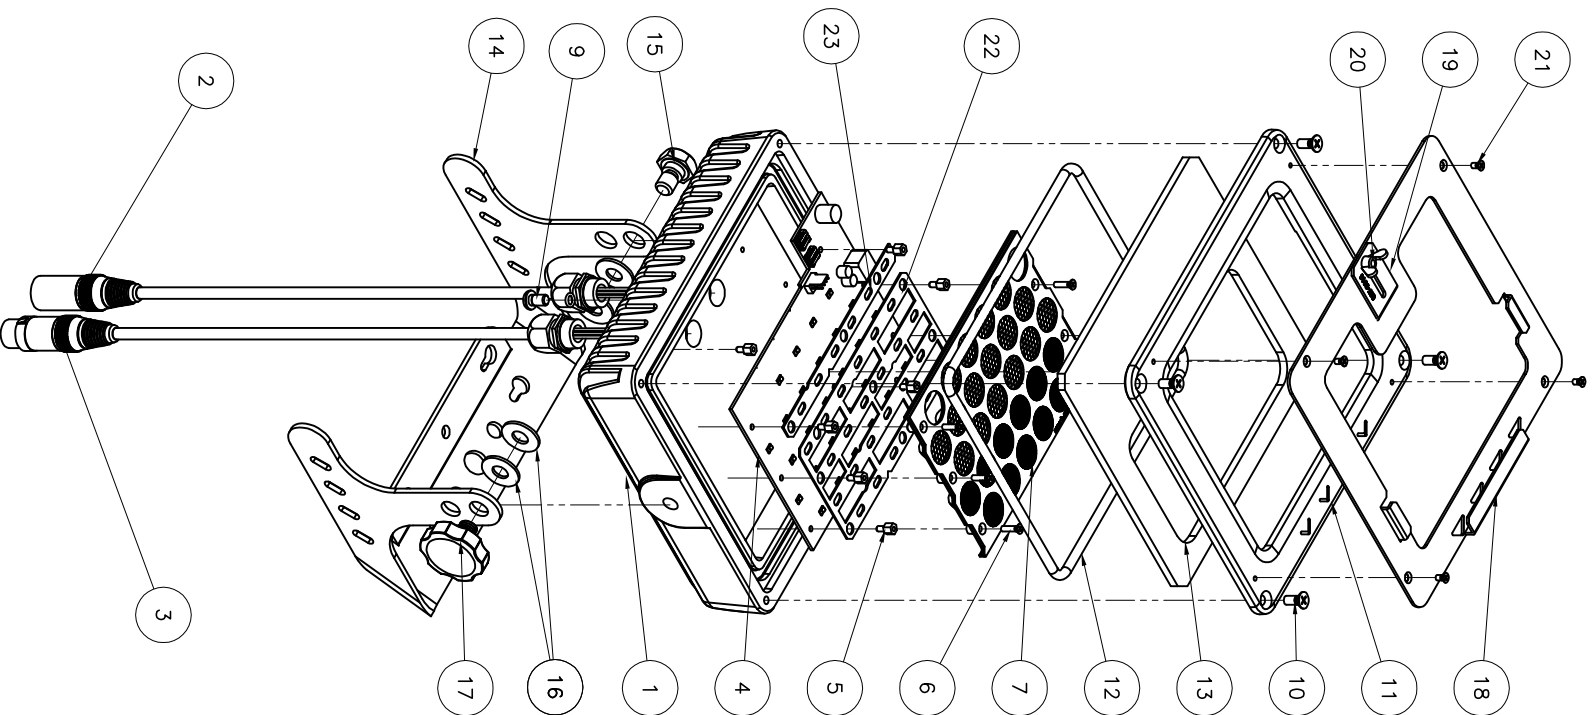

COLOR FORCE COMPACT

23	PLATE SPACER PCB-LENSES 1/4PLATE	622-0312	1
22	PLATE SPACER PCB-LENSES	622-0312	1
21	SCREW M3x6 FH PLPS BLK	430-1106-0	4
20	WING NUT M4 BLK Zn	440-3509-0	1
19	PLATE LOCK ACCESSORIES COMPACT	627-0016	1
18	PLATE ACCESSORIES COMPACT	627-0015	1
17	THUMB SCREW M10x12 SS	900-0055	1
16	WASHER FLAT BLACK/GREEN 3/8IDx7/8ODx1/16THK C4324	338-2187-5	4
15	SHOULDER SCREW COMPACT	627-0013	1
14	YOKE FORCE COMPACT	627-0005	1
13	GLASS COMPACT SILKSCREENED	627-0024	1
12	O-RING SILICONE 70 DURO AS568-368	900-0715	1
11	COVER CASTING	627-0008	1
10	SCREW M5x12 SS FH PLPS BLK	450-1112-0	4
9	SCREW M6x10 SS BTN HEAD TORX SECURITY	900-0124	1
8	ORING 5mm RUBBER BLK	450-5515-8	1
7	S/A LENS HOLDER 28 VN/M	627-0023	1
6	SCREW M3x12 FH PLPS BLK	430-1112-0	5
5	STDOFF M3 NUTx5, SCREW M3x6	430-4105-1	9
4	PCB COMPLETE LED ENGINE 627	627-0002	1
3	TAIL XLR4 FL 2FT	627-0011	1
2	TAIL XLR4 ML 2FT	627-0012	1
1	CASTING CBK MACHINED BLACK	627-0009	1
ITEM	DESCRIPTION	PART#	QTY

Parts List

DISCLAIMER: Dimensions and illustrative drawings contained herein are accurate to the company's knowledge at the time of printing, however specifications are subject to change without notice