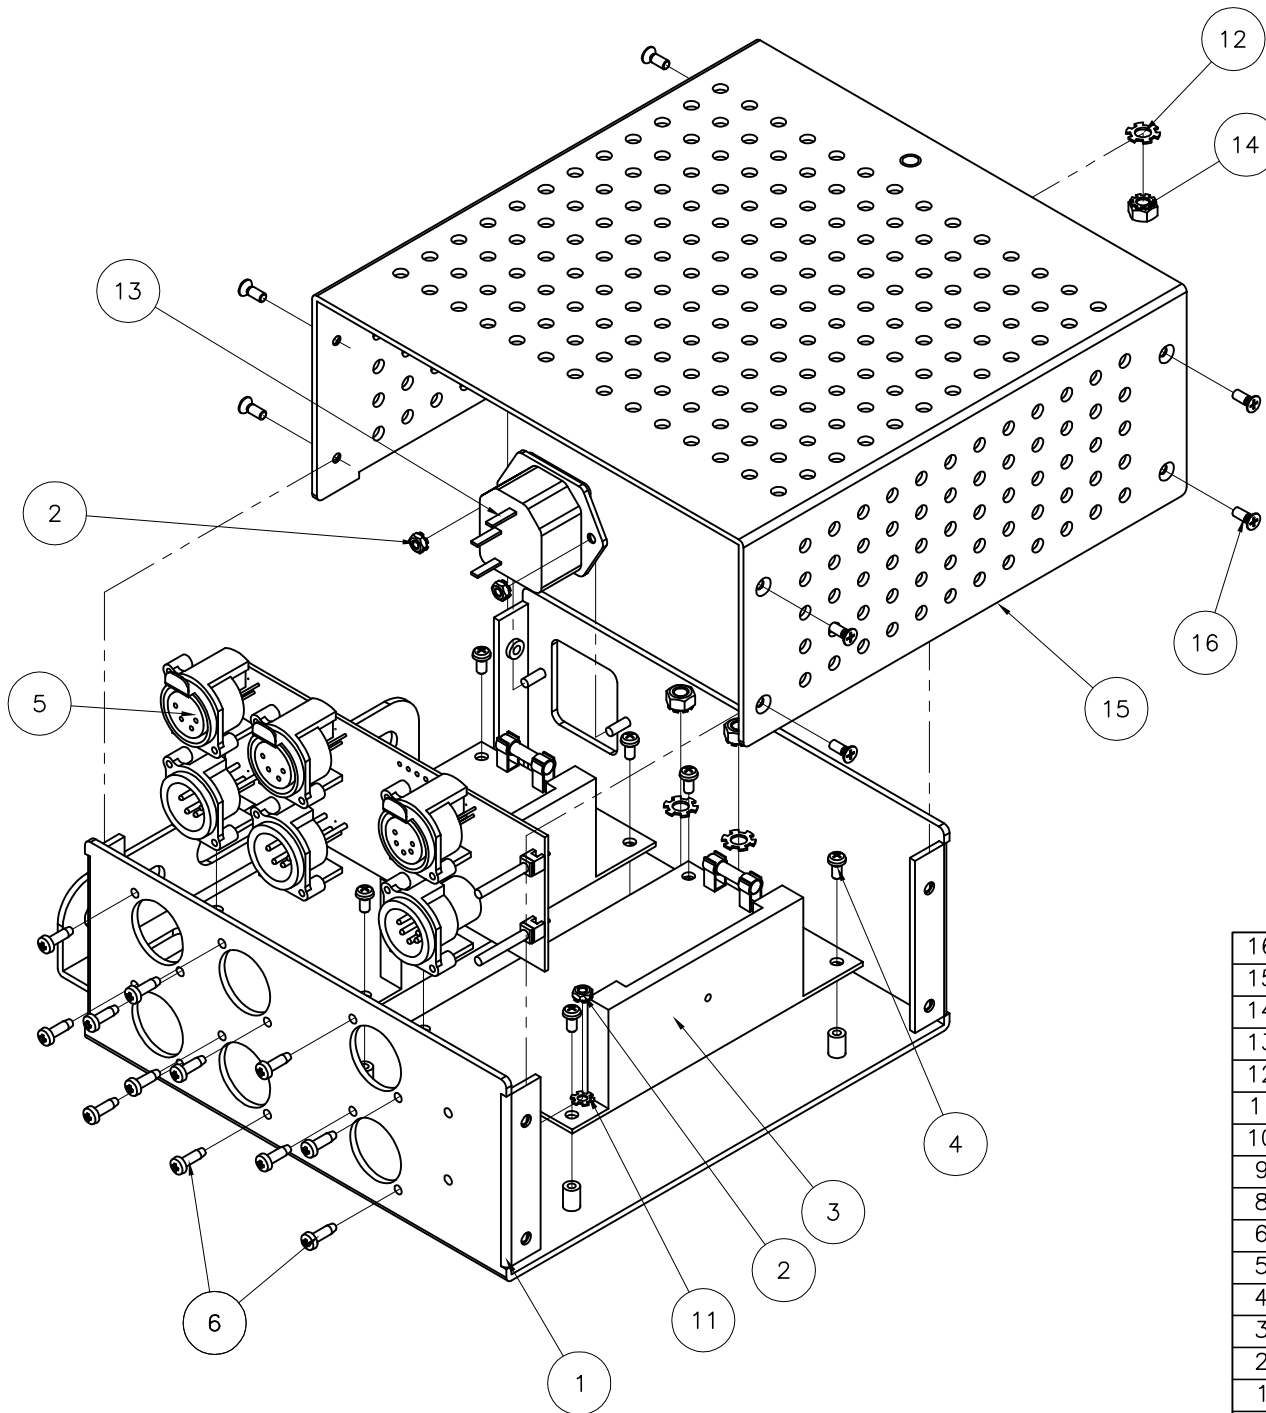

# CHROMA-Q 8 POWER UNIT PSU

16	SCREW M3x8 FH PLPS Blk	440-1208-1	8
15	COVER PSU-08	139-0004	1
14	NUT HEX M5 COMBI Zn	450-3205-1	3
13	HARNESS AC INPUT PSU-08	139-0010	1
12	WASHER M5 EXT TEETH Zn	450-2609-1	3
11	WASHER M3 EXT TEETH	430-2606-4	1
10	FUSE 5/20MM 3A GMA	900-0909	2
9	GROUND CHASSIS TO COVER	139-0013	1
8	GROUND POWER MODULE	139-0011	2
6	SCREW M3x10 PH PLPS BLK Plastite	429-1208-9	12
5	PCB COMPLETE PSU-08 SMT	139-0022	1
4	SCREW M3x6 PH PLPS Blk	430-1206-0	8
3	POWER SUPPLY MODULE PS-65-24	900-0892	2
2	NUT HEX M3 COMBI Blk	430-3203-0	3
1	HOUSING PSU-08	139-0003	1
ITEM	DESCRIPTION	PART#	QTY
Parts List			