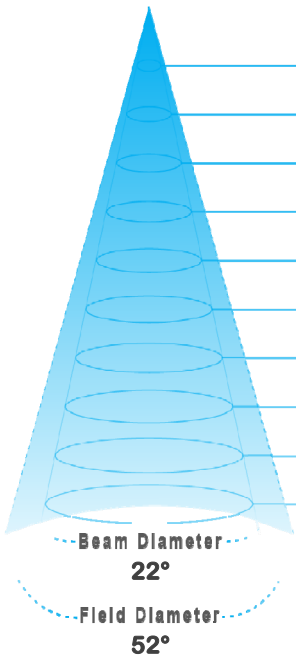

Fixture photometric table

Fixture model
Color Force II 12

Field 52°	Beam 22°	Magnification x 0.39 Mf	Candelas 18900 Cd	Lumens 3600 lm	Watts 132 w	Lumen/w 27.9 lm/w	
Throw Distance		Field Spread		Beam Spread		Full On	
m	ft	m	ft	m	ft	Lux	Footcandle
1.0 m	3.3 ft	1.0 m	3.2 ft	0.4 m	1.3 ft	18900 lx	1756 fc
2.0 m	6.6 ft	2.0 m	6.4 ft	0.8 m	2.6 ft	4725 lx	439 fc
3.0 m	9.8 ft	2.9 m	9.6 ft	1.2 m	3.8 ft	2100 lx	195 fc
4.0 m	13.1 ft	3.9 m	12.8 ft	1.6 m	5.1 ft	1181 lx	110 fc
5.0 m	16.4 ft	4.9 m	16.0 ft	1.9 m	6.4 ft	756 lx	70 fc
6.0 m	19.7 ft	5.9 m	19.2 ft	2.3 m	7.7 ft	525 lx	49 fc
7.0 m	23.0 ft	6.8 m	22.4 ft	2.7 m	8.9 ft	386 lx	36 fc
8.0 m	26.2 ft	7.8 m	25.6 ft	3.1 m	10.2 ft	295 lx	27 fc
9.0 m	29.5 ft	8.8 m	28.8 ft	3.5 m	11.5 ft	233 lx	22 fc
10.0 m	32.8 ft	9.8 m	32.0 ft	3.9 m	12.8 ft	189 lx	18 fc

Fixture photometric table

Fixture model
Color Force II 12
BorderLens

Field 68°	Beam 30°	Magnification x 0.54 Mf	Candelas 5900 Cd	Lumens 3100 lm	Watts 132 w	Lumen/w 24.2 lm/w	
Throw Distance		Field Spread		Beam Spread		Full On	
m	ft	m	ft	m	ft	Lux	Footcandle
1.0 m	3.3 ft	1.3 m	4.4 ft	0.5 m	1.8 ft	5900 lx	548 fc
2.0 m	6.6 ft	2.7 m	8.9 ft	1.1 m	3.5 ft	1475 lx	137 fc
3.0 m	9.8 ft	4.0 m	13.3 ft	1.6 m	5.3 ft	656 lx	61 fc
4.0 m	13.1 ft	5.4 m	17.7 ft	2.1 m	7.0 ft	369 lx	34 fc
5.0 m	16.4 ft	6.7 m	22.1 ft	2.7 m	8.8 ft	236 lx	22 fc
6.0 m	19.7 ft	8.1 m	26.6 ft	3.2 m	10.5 ft	164 lx	15 fc
7.0 m	23.0 ft	9.4 m	31.0 ft	3.8 m	12.3 ft	120 lx	11 fc
8.0 m	26.2 ft	10.8 m	35.4 ft	4.3 m	14.1 ft	92 lx	9 fc
9.0 m	29.5 ft	12.1 m	39.8 ft	4.8 m	15.8 ft	73 lx	7 fc
10.0 m	32.8 ft	13.5 m	44.3 ft	5.4 m	17.6 ft	59 lx	5 fc