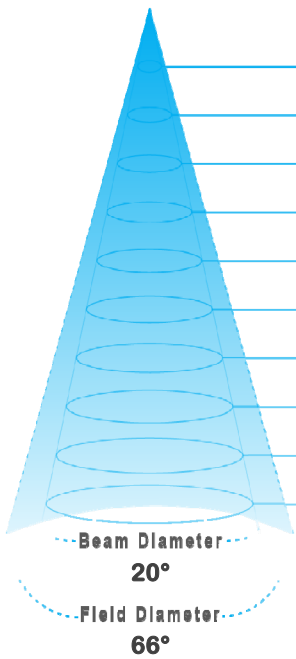

Fixture photometric table

Fixture model
Color Force II 12
CycLens

Throw Distance		Field Spread		Beam Spread		Full On	
m	ft	m	ft	m	ft	Lux	Footcandle
1.0 m	3.3 ft	1.3 m	4.3 ft	0.4 m	1.2 ft	4800 lx	446 fc
2.0 m	6.6 ft	2.6 m	8.5 ft	0.7 m	2.3 ft	1200 lx	111 fc
3.0 m	9.8 ft	3.9 m	12.8 ft	1.1 m	3.5 ft	533 lx	50 fc
4.0 m	13.1 ft	5.2 m	17.0 ft	1.4 m	4.6 ft	300 lx	28 fc
5.0 m	16.4 ft	6.5 m	21.3 ft	1.8 m	5.8 ft	192 lx	18 fc
6.0 m	19.7 ft	7.8 m	25.6 ft	2.1 m	6.9 ft	133 lx	12 fc
7.0 m	23.0 ft	9.1 m	29.8 ft	2.5 m	8.1 ft	98 lx	9 fc
8.0 m	26.2 ft	10.4 m	34.1 ft	2.8 m	9.3 ft	75 lx	7 fc
9.0 m	29.5 ft	11.7 m	38.4 ft	3.2 m	10.4 ft	59 lx	6 fc
10.0 m	32.8 ft	13.0 m	42.6 ft	3.5 m	11.6 ft	48 lx	4 fc

Field
66°

Beam
20°

Magnification
x 0.35 Mf

Candelas
4800 Cd

Lumens
3300 lm

Watts
132 w

Lumen/w
25.2 lm/w