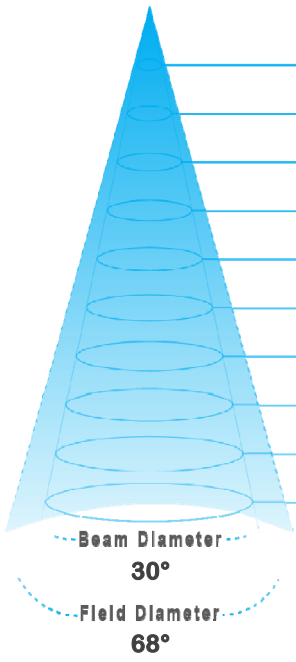

Fixture photometric table

Fixture model
Color Force II 12

Field 52°	Beam 22°	Magnification x 0.39 Mf	Candelas 18900 Cd	Lumens 3600 lm	Watts 132 w	Lumen/w 27.9 lm/w	
Throw Distance		Field Spread		Beam Spread		Full On	
m	ft	m	ft	m	ft	Lux	Footcandle
1.0 m	3.3 ft	1.0 m	3.2 ft	0.4 m	1.3 ft	18900 lx	1756 fc
2.0 m	6.6 ft	2.0 m	6.4 ft	0.8 m	2.6 ft	4725 lx	439 fc
3.0 m	9.8 ft	2.9 m	9.6 ft	1.2 m	3.8 ft	2100 lx	195 fc
4.0 m	13.1 ft	3.9 m	12.8 ft	1.6 m	5.1 ft	1181 lx	110 fc
5.0 m	16.4 ft	4.9 m	16.0 ft	1.9 m	6.4 ft	756 lx	70 fc
6.0 m	19.7 ft	5.9 m	19.2 ft	2.3 m	7.7 ft	525 lx	49 fc
7.0 m	23.0 ft	6.8 m	22.4 ft	2.7 m	8.9 ft	386 lx	36 fc
8.0 m	26.2 ft	7.8 m	25.6 ft	3.1 m	10.2 ft	295 lx	27 fc
9.0 m	29.5 ft	8.8 m	28.8 ft	3.5 m	11.5 ft	233 lx	22 fc
10.0 m	32.8 ft	9.8 m	32.0 ft	3.9 m	12.8 ft	189 lx	18 fc

Fixture photometric table

Fixture model
Color Force II 12
BorderLens

Field 68°	Beam 30°	Magnification x 0.54 Mf	Candelas 5900 Cd	Lumens 3100 lm	Watts 132 w	Lumen/w 24.2 lm/w	
Throw Distance		Field Spread		Beam Spread		Full On	
m	ft	m	ft	m	ft	Lux	Footcandle
1.0 m	3.3 ft	1.3 m	4.4 ft	0.5 m	1.8 ft	5900 lx	548 fc
2.0 m	6.6 ft	2.7 m	8.9 ft	1.1 m	3.5 ft	1475 lx	137 fc
3.0 m	9.8 ft	4.0 m	13.3 ft	1.6 m	5.3 ft	656 lx	61 fc
4.0 m	13.1 ft	5.4 m	17.7 ft	2.1 m	7.0 ft	369 lx	34 fc
5.0 m	16.4 ft	6.7 m	22.1 ft	2.7 m	8.8 ft	236 lx	22 fc
6.0 m	19.7 ft	8.1 m	26.6 ft	3.2 m	10.5 ft	164 lx	15 fc
7.0 m	23.0 ft	9.4 m	31.0 ft	3.8 m	12.3 ft	120 lx	11 fc
8.0 m	26.2 ft	10.8 m	35.4 ft	4.3 m	14.1 ft	92 lx	9 fc
9.0 m	29.5 ft	12.1 m	39.8 ft	4.8 m	15.8 ft	73 lx	7 fc
10.0 m	32.8 ft	13.5 m	44.3 ft	5.4 m	17.6 ft	59 lx	5 fc