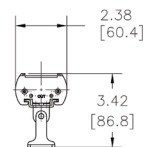

SPECIFICATION (PART 1)

Net Dimensions:	400mm / 16" Length	800mm / 32" Length	1200mm / 48" Length
IP20 Rated Enclosure (W x H x D)	416mm x 87mm x 60mm / 16.4" x 3.4" x 2.4"	800mm x 87mm x 60mm / 32" x 3.4" x 2.4"	1213mm x 87mm x 60mm / 47.8" x 3.4" x 2.4"
IP67 Rated Enclosure (W x H x D)	456mm x 101mm x 62mm / 17.9" x 4" x 2.5"	862mm x 101mm x 62mm / 33.9" x 4" x 2.5"	1269mm x 101mm x 62mm / 49.9" x 4" x 2.5"
Net Weight:			
IP20 Rated Enclosure	1.1kg / 2.5lbs	2.0kg / 4.5lbs	2.8kg / 6.1lbs
IP67 Rated Enclosure	2.5kg / 5.5lbs	4.7kg / 10.4lbs	6.3kg / 13.8lbs
Shipping Dimensions:			
IP20 Rated Enclosure (W x H x D)	584mm x 152mm x 114mm / 23" x 6" x 4.5"	991mm x 152mm x 114mm / 39" x 6" x 4.5"	1,422mm x 152mm x 114mm / 56" x 6" x 4.5"
IP67 Rated Enclosure (W x H x D)	584mm x 152mm x 114mm / 23" x 6" x 4.5"	991mm x 152mm x 114mm / 39" x 6" x 4.5"	1,422mm x 152mm x 114mm / 56" x 6" x 4.5"
Shipping Weight:			
IP20 Rated Enclosure	1.5kg / 3.3lbs	2.8kg / 6.2lbs	3.7kg / 8.2lbs
IP67 Rated Enclosure	3kg / 6.5lbs	5.2kg / 11.5lbs	6.8kg / 15lbs
LEDs:	4 x RGBA, total 16 LEDs	8 x RGBA, total 32 LEDs	12 x RGBA, total 48 LEDs
Hot Lumen Output (combined):	660 hot lumen	1,300 hot lumen	2,000 hot lumen

SPECIFICATION (PART 2)

Power connector in/out:	1 x RJ45 Chassis - in / 1 x RJ45 Chassis - out
Data connector in/out:	1 x RJ45 Chassis - in / 1 x RJ45 Chassis - out
Max cable run:	5m / 16'
Control protocol:	ANSI E1.11 USITT DMX 512-A
Cooling system:	Convection
Construction:	Anodised aluminium extrusion
Approvals:	EN55103-1:1996, EN55103-2:1996, ICES-003:2004, FCC PART 15 Subpart B:2006
Colour:	Black, White, Silver, Gold, Green, Red, Pewter, Champagne, Blue & Light Bronze
Built in hardware:	Angle bracket for wall, ceiling & floor mounting
Lamp life:	L70 up to 50,000 hours
Power input rating:	See power supply specification sheets

IP20

IP67

800mm / 32" LENGTH

IP20

IP67

1200mm / 48" LENGTH

IP20

IP67