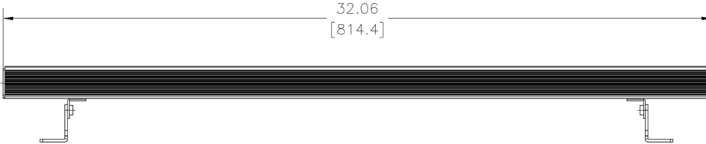

SPECIFICATION (PART 2)

Power connector in/out:	1 x RJ45 Chassis - in / 1 x RJ45 Chassis - out
Data connector in/out:	1 x RJ45 Chassis - in / 1 x RJ45 Chassis - out
Max cable run:	5m / 16'
Control protocol:	ANSI E1.11 USITT DMX 512-A
Cooling system:	Convection
Construction:	Anodised aluminium extrusion
Approvals:	EN55103-1:1996, EN55103-2:1996, ICES-003:2004, FCC PART 15 Subpart B:2006
Colour:	Black, White, Silver, Gold, Green, Red, Pewter, Champagne, Blue & Light Bronze
Built in hardware:	Angle bracket for wall, ceiling & floor mounting
Lamp life:	L70 up to 50,000 hours
Power input rating:	See power supply specification sheets

**For details please see www.chroma-q.com/ip

ORDERING INFORMATION

Configure the Color Span 2 fixture by choosing from the following options:

IP Rating	Length (in mm)	Body Colour	LED Colours (in sets of x4 LEDs)	Beam Angle	= Your Product Guide
IP20	400	BK = Black	R = Red	N = Narrow	CHSP2...(followed by your 5 option codes)
IP67	800	WH = White	G = Green	M = Medium	
		1,200	SI = Silver	B = Blue	
		GO = Gold	A = Amber		
		GR = Green	CW = Cool White		
		RE = Red	WW = Warm White		
		PE = Pewter			
		CH = Champagne			
		BL = Blue			
		LB = Light Bronze			
Examples:					
IP20	400	BK	RGBA	N	CHSP2-IP20-400-BK-RGBA-N
IP20	800	WH	RRRR	M	CHSP2-IP20-800-WH-RRRR-M
IP67	1,200	BL	CW, WW, CW, WW	W	CHSP2-IP67-1200-BL-CW-W

Chroma-Q[®]
BRILLIANT SOLUTIONS

Specification Sheet - Version: 0.3

Chroma-Q[®] Color Span 2 LED Fixture

Create Your Own Custom LED Fixture

Part No: CHSP2... (followed by your 5 option codes)

400mm / 16" LENGTH

IP20

IP67

800mm / 32" LENGTH

IP20

IP67

1200mm / 48" LENGTH

IP20

IP67