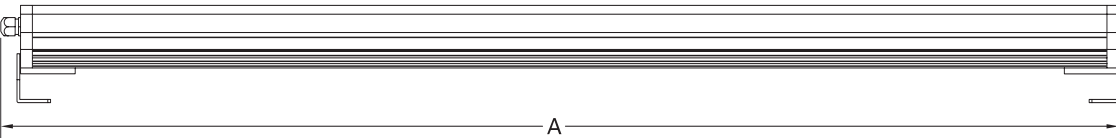

**For details please see www.chroma-q.com/ip

ORDERING INFORMATION

Configure the Color Span 2 fixture by choosing from the following options:

IP Rating	Length (in mm)	Body Colour	LED Colours (in sets of x4 LEDs)	Beam Angle	= Your Product Guide
IP20	400	BK = Black	R = Red	N = Narrow	CHSP2...(followed by your 5 option codes)
IP67	800	WH = White	G = Green	M = Medium	
		1,200	SI = Silver	B = Blue	
		GO = Gold	A = Amber		
		GR = Green	CW = Cool White		
		RE = Red	WW = Warm White		
		PE = Pewter			
		CH = Champagne			
		BL = Blue			
		LB = Light Bronze			
Examples:					
IP20	400	BK	RGBA	N	CHSP2-IP20-400-BK-RGBA-N
IP20	800	WH	RRRR	M	CHSP2-IP20-800-WH-RRRR-M
IP67	1,200	BL	CW, WW, CW, WW	W	CHSP2-IP67-1200-BL-CW-W

Chroma-Q[®]
BRILLIANT SOLUTIONS

Specification Sheet - Version: 0.3

Chroma-Q[®] Color Span 2 LED Fixture

Create Your Own Custom LED Fixture

Part No: CHSP2... (followed by your 5 option codes)

400mm / 16" LENGTH

IP20

IP67

800mm / 32" LENGTH

IP20

IP67

1200mm / 48" LENGTH

IP20

IP67