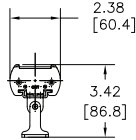

SPECIFICATION (PART 1)

Net Dimensions:	400mm / 16" Length	800mm / 32" Length	1200mm / 48" Length
IP20 Rated Enclosure (W x H x D)	416mm x 87mm x 60mm / 16.4" x 3.4" x 2.4"	800mm x 87mm x 60mm / 32" x 3.4" x 2.4"	1213mm x 87mm x 60mm / 47.8" x 3.4" x 2.4"
IP67 Rated Enclosure (W x H x D)	456mm x 101mm x 62mm / 17.9" x 4" x 2.5"	862mm x 101mm x 62mm / 33.9" x 4" x 2.5"	1269mm x 101mm x 62mm / 49.9" x 4" x 2.5"
Net Weight:			
IP20 Rated Enclosure	1.1kg / 2.5lbs	2.0kg / 4.5lbs	2.8kg / 6.1lbs
IP67 Rated Enclosure	2.5kg / 5.5lbs	4.7kg / 10.4lbs	6.3kg / 13.8lbs
Shipping Dimensions:			
IP20 Rated Enclosure (W x H x D)	584mm x 152mm x 114mm / 23" x 6" x 4.5"	991mm x 152mm x 114mm / 39" x 6" x 4.5"	1,422mm x 152mm x 114mm / 56" x 6" x 4.5"
IP67 Rated Enclosure (W x H x D)	584mm x 152mm x 114mm / 23" x 6" x 4.5"	991mm x 152mm x 114mm / 39" x 6" x 4.5"	1,422mm x 152mm x 114mm / 56" x 6" x 4.5"
Shipping Weight:			
IP20 Rated Enclosure	1.5kg / 3.3lbs	2.8kg / 6.2lbs	3.7kg / 8.2lbs
IP67 Rated Enclosure	3kg / 6.5lbs	5.2kg / 11.5lbs	6.8kg / 15lbs
LEDs:	4 x RGBA, total 16 LEDs	8 x RGBA, total 32 LEDs	12 x RGBA, total 48 LEDs
Hot Lumen Output (combined):	660 hot lumen	1,300 hot lumen	2,000 hot lumen

SPECIFICATION (PART 2)

Power connector in/out:	1 x RJ45 Chassis - in / 1 x RJ45 Chassis - out
Data connector in/out:	1 x RJ45 Chassis - in / 1 x RJ45 Chassis - out
Max cable run:	5m / 16'
Control protocol:	ANSI E1.11 USITT DMX 512-A
Cooling system:	Convection
Construction:	Anodised aluminium extrusion
Approvals:	EN55103-1:1996, EN55103-2:1996, ICES-003:2004, FCC PART 15 Subpart B:2006
Colour:	Black, White, Silver, Gold, Green, Red, Pewter, Champagne, Blue & Light Bronze
Built in hardware:	Angle bracket for wall, ceiling & floor mounting
Lamp life:	L70 up to 50,000 hours
Power input rating:	See power supply specification sheets

IP20

IP67

800mm / 32" LENGTH

IP20

IP67

1200mm / 48" LENGTH

IP20

IP67