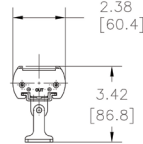

SPECIFICATION (PART 1)

Net Dimensions:	400mm / 16" Length	800mm / 32" Length	1200mm / 48" Length
IP20 Rated Enclosure (W x H x D)	416mm x 87mm x 60mm / 16.4" x 3.4" x 2.4"	800mm x 87mm x 60mm / 32" x 3.4" x 2.4"	1213mm x 87mm x 60mm / 47.8" x 3.4" x 2.4"
IP67 Rated Enclosure (W x H x D)	456mm x 101mm x 62mm / 17.9" x 4" x 2.5"	862mm x 101mm x 62mm / 33.9" x 4" x 2.5"	1269mm x 101mm x 62mm / 49.9" x 4" x 2.5"
Net Weight:			
IP20 Rated Enclosure	1.1kg / 2.5lbs	2.0kg / 4.5lbs	2.8kg / 6.1lbs
IP67 Rated Enclosure	2.5kg / 5.5lbs	4.7kg / 10.4lbs	6.3kg / 13.8lbs
Shipping Dimensions:			
IP20 Rated Enclosure (W x H x D)	584mm x 152mm x 114mm / 23" x 6" x 4.5"	991mm x 152mm x 114mm / 39" x 6" x 4.5"	1,422mm x 152mm x 114mm / 56" x 6" x 4.5"
IP67 Rated Enclosure (W x H x D)	584mm x 152mm x 114mm / 23" x 6" x 4.5"	991mm x 152mm x 114mm / 39" x 6" x 4.5"	1,422mm x 152mm x 114mm / 56" x 6" x 4.5"
Shipping Weight:			
IP20 Rated Enclosure	1.5kg / 3.3lbs	2.8kg / 6.2lbs	3.7kg / 8.2lbs
IP67 Rated Enclosure	3kg / 6.5lbs	5.2kg / 11.5lbs	6.8kg / 15lbs
LEDs:	4 x RGBA, total 16 LEDs	8 x RGBA, total 32 LEDs	12 x RGBA, total 48 LEDs
Hot Lumen Output (combined):	660 hot lumen	1,300 hot lumen	2,000 hot lumen

SPECIFICATION (PART 2)

Power connector in/out:	1 x RJ45 Chassis - in / 1 x RJ45 Chassis - out
Data connector in/out:	1 x RJ45 Chassis - in / 1 x RJ45 Chassis - out
Max cable run:	5m / 16'
Control protocol:	ANSI E1.11 USITT DMX 512-A
Cooling system:	Convection
Construction:	Anodised aluminium extrusion
Approvals:	EN55103-1:1996, EN55103-2:1996, ICES-003:2004, FCC PART 15 Subpart B:2006
Colour:	Black, White, Silver, Gold, Green, Red, Pewter, Champagne, Blue & Light Bronze
Built in hardware:	Angle bracket for wall, ceiling & floor mounting
Lamp life:	L70 up to 50,000 hours
Power input rating:	See power supply specification sheets

IP20

IP67

800mm / 32" LENGTH

IP20

IP67

1200mm / 48" LENGTH

IP20

IP67