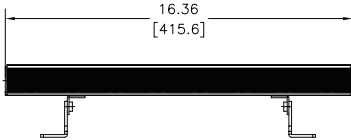

**For details please see www.chroma-q.com/ip

ORDERING INFORMATION

Configure the Color Span 2 fixture by choosing from the following options:

IP Rating	Length (in mm)	Body Colour	LED Colours (in sets of x4 LEDs)	Beam Angle	= Your Product Guide
IP20	400	BK = Black	R = Red	N = Narrow	CHSP2...(followed by your 5 option codes)
IP67	800	WH = White	G = Green	M = Medium	
		1,200	SI = Silver	B = Blue	
		GO = Gold	A = Amber		
		GR = Green	CW = Cool White		
		RE = Red	WW = Warm White		
		PE = Pewter			
		CH = Champagne			
		BL = Blue			
		LB = Light Bronze			
Examples:					
IP20	400	BK	RGBA	N	CHSP2-IP20-400-BK-RGBA-N
IP20	800	WH	RRRR	M	CHSP2-IP20-800-WH-RRRR-M
IP67	1,200	BL	CW, WW, CW, WW	W	CHSP2-IP67-1200-BL-CW-W

Chroma-Q[®]
BRILLIANT SOLUTIONS

Specification Sheet - Version: 0.3

Chroma-Q[®] Color Span 2 LED Fixture

Create Your Own Custom LED Fixture

Part No: CHSP2... (followed by your 5 option codes)

400mm / 16" LENGTH

IP20

IP67

800mm / 32" LENGTH

IP20

IP67

1200mm / 48" LENGTH

IP20

IP67