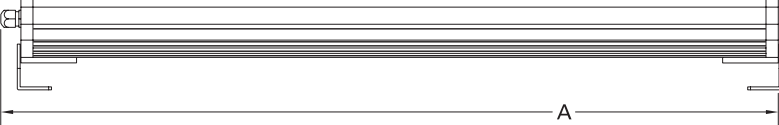

**For details please see www.chroma-q.com/ip

ORDERING INFORMATION

Configure the Color Span 2 fixture by choosing from the following options:

IP Rating	Length (in mm)	Body Colour	LED Colours (in sets of x4 LEDs)	Beam Angle	= Your Product Guide
IP20	400	BK = Black	R = Red	N = Narrow	CHSP2...(followed by your 5 option codes)
IP67	800	WH = White	G = Green	M = Medium	
		1,200	SI = Silver	B = Blue	
		GO = Gold	A = Amber		
		GR = Green	CW = Cool White		
		RE = Red	WW = Warm White		
		PE = Pewter			
		CH = Champagne			
		BL = Blue			
		LB = Light Bronze			
Examples:					
IP20	400	BK	RGBA	N	CHSP2-IP20-400-BK-RGBA-N
IP20	800	WH	RRRR	M	CHSP2-IP20-800-WH-RRRR-M
IP67	1,200	BL	CW, WW, CW, WW	W	CHSP2-IP67-1200-BL-CW-W

IP20

IP67

800mm / 32" LENGTH

IP20

IP67

1200mm / 48" LENGTH

IP20

IP67