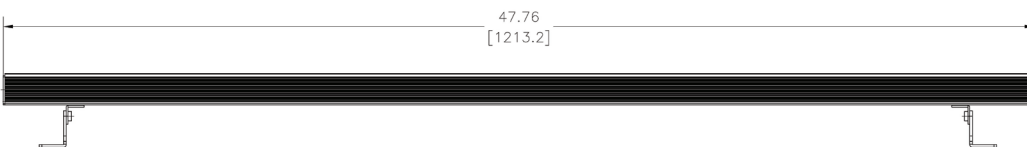

**For details please see www.chroma-q.com/ip

ORDERING INFORMATION

Configure the Color Span 2 fixture by choosing from the following options:

IP Rating	Length (in mm)	Body Colour	LED Colours (in sets of x4 LEDs)	Beam Angle	= Your Product Guide
IP20	400	BK = Black	R = Red	N = Narrow	CHSP2...(followed by your 5 option codes)
IP67	800	WH = White	G = Green	M = Medium	
		1,200	SI = Silver	B = Blue	
		GO = Gold	A = Amber		
		GR = Green	CW = Cool White		
		RE = Red	WW = Warm White		
		PE = Pewter			
		CH = Champagne			
		BL = Blue			
		LB = Light Bronze			
Examples:					
IP20	400	BK	RGBA	N	CHSP2-IP20-400-BK-RGBA-N
IP20	800	WH	RRRR	M	CHSP2-IP20-800-WH-RRRR-M
IP67	1,200	BL	CW, WW, CW, WW	W	CHSP2-IP67-1200-BL-CW-W

Chroma-Q[®]
BRILLIANT SOLUTIONS

Specification Sheet - Version: 0.3

Chroma-Q[®] Color Span 2 LED Fixture

Create Your Own Custom LED Fixture

Part No: CHSP2... (followed by your 5 option codes)

400mm / 16" LENGTH

IP20

IP67

800mm / 32" LENGTH

IP20

IP67

1200mm / 48" LENGTH

IP20

IP67