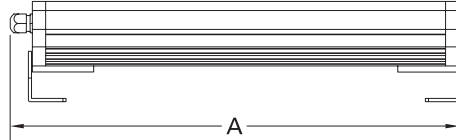

**For details please see www.chroma-q.com/ip

ORDERING INFORMATION

Configure the Color Span 2 fixture by choosing from the following options:

IP Rating	Length (in mm)	Body Colour	LED Colours (in sets of x4 LEDs)	Beam Angle	= Your Product Guide
IP20	400	BK = Black	R = Red	N = Narrow	CHSP2...(followed by your 5 option codes)
IP67	800	WH = White	G = Green	M = Medium	
		1,200	SI = Silver	B = Blue	
		GO = Gold	A = Amber		
		GR = Green	CW = Cool White		
		RE = Red	WW = Warm White		
		PE = Pewter			
		CH = Champagne			
		BL = Blue			
		LB = Light Bronze			
Examples:					
IP20	400	BK	RGBA	N	CHSP2-IP20-400-BK-RGBA-N
IP20	800	WH	RRRR	M	CHSP2-IP20-800-WH-RRRR-M
IP67	1,200	BL	CW, WW, CW, WW	W	CHSP2-IP67-1200-BL-CW-W

Chroma-Q[®]
BRILLIANT SOLUTIONS

Specification Sheet - Version: 0.3

Chroma-Q[®] Color Span 2 LED Fixture

Create Your Own Custom LED Fixture

Part No: CHSP2... (followed by your 5 option codes)

400mm / 16" LENGTH

IP20

IP67

800mm / 32" LENGTH

IP20

IP67

1200mm / 48" LENGTH

IP20

IP67