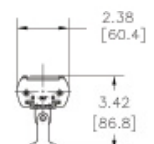

**For details please see www.chroma-q.com/ip

ORDERING INFORMATION

IP Rating	Length (in mm)	Body Colour	LED Colours (in sets of x4 LEDs)	Beam Angle	= Your Product Guide
IP20	400	BK = Black	R = Red	N = Narrow	CHSP2...(followed by your 5 option codes)
IP67	800	WH = White	G = Green	M = Medium	
		1,200	SI = Silver	B = Blue	
		GO = Gold	A = Amber		
		GR = Green	CW = Cool White		
		RE = Red	WW = Warm White		
		PE = Pewter			
		CH = Champagne			
		BL = Blue			
		LB = Light Bronze			
Examples:					
IP20	400	BK	RGBA	N	CHSP2-IP20-400-BK-RGBA-N
IP20	800	WH	RRRR	M	CHSP2-IP20-800-WH-RRRR-M
IP67	1,200	BL	CW, WW, CW, WW	W	CHSP2-IP67-1200-BL-CW-W

1200mm / 48" LENGTH

IP20

IP67

Chroma-Q and all associated product names are recognised trademarks, for more information visit www.chroma-q.com/trademarks. The rights and ownership of all trademarks are recognised. The information contained herein is correct at the time of printing, however as we are constantly refining our product range we reserve the right to change the specification without notice. E&OE.