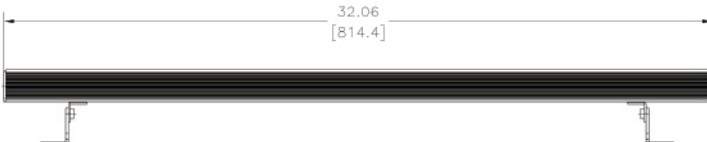

SPECIFICATION (PART 2)

Power connector in/out:	1 x RJ45 Chassis - in / 1 x RJ45 Chassis - out
Data connector in/out:	1 x RJ45 Chassis - in / 1 x RJ45 Chassis - out
Max cable run:	CAT5E = 5m / 16' CAT6A = 20m / 65'
Control protocol:	ANSI E1.11 USITT DMX 512-A
Cooling system:	Convection
Construction:	Anodised aluminium extrusion
Approvals:	EN55103-1:1996, EN55103-2:1996, ICES-003:2004, FCC PART 15 Subpart B:2006
Colour:	Black, White, Silver, Gold, Green, Red, Pewter, Champagne, Blue & Light Bronze
Built in hardware:	Angle bracket for wall, ceiling & floor mounting
Lamp life:	L70 up to 50,000 hours
Power input rating:	See power supply specification sheets

**For details please see www.chroma-q.com/ip

ORDERING INFORMATION

IP Rating	Length (in mm)	Body Colour	LED Colours (in sets of x4 LEDs)	Beam Angle	= Your Product Guide
IP20	400	BK = Black	R = Red	N = Narrow	CHSP2...(followed by your 5 option codes)
IP67	800	WH = White	G = Green	M = Medium	
		1,200	SI = Silver	B = Blue	
		GO = Gold	A = Amber		
		GR = Green	CW = Cool White		
		RE = Red	WW = Warm White		
		PE = Pewter			
		CH = Champagne			
		BL = Blue			
		LB = Light Bronze			
Examples:					
IP20	400	BK	RGBA	N	CHSP2-IP20-400-BK-RGBA-N
IP20	800	WH	RRRR	M	CHSP2-IP20-800-WH-RRRR-M
IP67	1,200	BL	CW, WW, CW, WW	W	CHSP2-IP67-1200-BL-CW-W

Chroma-Q
MULTI-COLOR LED LIGHTING

Specification Sheet - Version: 0.4
Chroma-Q® Color Span 2 LED Fixture
Create Your Own Custom LED Fixture

400mm / 16" LENGTH

IP20

IP67

800mm / 32" LENGTH

IP20

IP67

1200mm / 48" LENGTH

IP20

IP67

Chroma-Q and all associated product names are recognised trademarks, for more information visit www.chroma-q.com/trademarks. The rights and ownership of all trademarks are recognised. The information contained herein is correct at the time of printing, however as we are constantly refining our product range we reserve the right to change the specification without notice. E&OE.