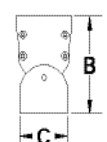

SPECIFICATION (PART 2)

Power connector in/out:	1 x RJ45 Chassis - in / 1 x RJ45 Chassis - out
Data connector in/out:	1 x RJ45 Chassis - in / 1 x RJ45 Chassis - out
Max cable run:	CAT5E = 5m / 16' CAT6A = 20m / 65'
Control protocol:	ANSI E1.11 USITT DMX 512-A
Cooling system:	Convection
Construction:	Anodised aluminium extrusion
Approvals:	EN55103-1:1996, EN55103-2:1996, ICES-003:2004, FCC PART 15 Subpart B:2006
Colour:	Black, White, Silver, Gold, Green, Red, Pewter, Champagne, Blue & Light Bronze
Built in hardware:	Angle bracket for wall, ceiling & floor mounting
Lamp life:	L70 up to 50,000 hours
Power input rating:	See power supply specification sheets

**For details please see www.chroma-q.com/ip

ORDERING INFORMATION

IP Rating	Length (in mm)	Body Colour	LED Colours (in sets of x4 LEDs)	Beam Angle	= Your Product Guide
IP20	400	BK = Black	R = Red	N = Narrow	CHSP2...(followed by your 5 option codes)
IP67	800	WH = White	G = Green	M = Medium	
		1,200	SI = Silver	B = Blue	
		GO = Gold	A = Amber		
		GR = Green	CW = Cool White		
		RE = Red	WW = Warm White		
		PE = Pewter			
		CH = Champagne			
		BL = Blue			
		LB = Light Bronze			
Examples:					
IP20	400	BK	RGBA	N	CHSP2-IP20-400-BK-RGBA-N
IP20	800	WH	RRRR	M	CHSP2-IP20-800-WH-RRRR-M
IP67	1,200	BL	CW, WW, CW, WW	W	CHSP2-IP67-1200-BL-CW-W

Chroma-Q
MULTI-COLOR LED LIGHTING

Specification Sheet - Version: 0.4
Chroma-Q® Color Span 2 LED Fixture
Create Your Own Custom LED Fixture

400mm / 16" LENGTH

IP20

IP67

800mm / 32" LENGTH

IP20

IP67

1200mm / 48" LENGTH

IP20

IP67

Chroma-Q and all associated product names are recognised trademarks, for more information visit www.chroma-q.com/trademarks. The rights and ownership of all trademarks are recognised. The information contained herein is correct at the time of printing, however as we are constantly refining our product range we reserve the right to change the specification without notice. E&OE.