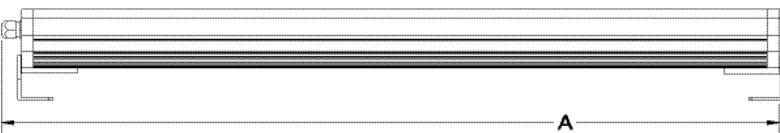

SPECIFICATION (PART 2)

Power connector in/out:	1 x RJ45 Chassis - in / 1 x RJ45 Chassis - out
Data connector in/out:	1 x RJ45 Chassis - in / 1 x RJ45 Chassis - out
Max cable run:	CAT5E = 5m / 16' CAT6A = 20m / 65'
Control protocol:	ANSI E1.11 USITT DMX 512-A
Cooling system:	Convection
Construction:	Anodised aluminium extrusion
Approvals:	EN55103-1:1996, EN55103-2:1996, ICES-003:2004, FCC PART 15 Subpart B:2006
Colour:	Black, White, Silver, Gold, Green, Red, Pewter, Champagne, Blue & Light Bronze
Built in hardware:	Angle bracket for wall, ceiling & floor mounting
Lamp life:	L70 up to 50,000 hours
Power input rating:	See power supply specification sheets

**For details please see www.chroma-q.com/ip

ORDERING INFORMATION

IP Rating	Length (in mm)	Body Colour	LED Colours (in sets of x4 LEDs)	Beam Angle	= Your Product Guide
IP20	400	BK = Black	R = Red	N = Narrow	CHSP2...(followed by your 5 option codes)
IP67	800	WH = White	G = Green	M = Medium	
		1,200	SI = Silver	B = Blue	
		GO = Gold	A = Amber		
		GR = Green	CW = Cool White		
		RE = Red	WW = Warm White		
		PE = Pewter			
		CH = Champagne			
		BL = Blue			
		LB = Light Bronze			
Examples:					
IP20	400	BK	RGBA	N	CHSP2-IP20-400-BK-RGBA-N
IP20	800	WH	RRRR	M	CHSP2-IP20-800-WH-RRRR-M
IP67	1,200	BL	CW, WW, CW, WW	W	CHSP2-IP67-1200-BL-CW-W

Chroma-Q
MULTI-COLOR LED LIGHTING

Specification Sheet - Version: 0.4
Chroma-Q® Color Span 2 LED Fixture
Create Your Own Custom LED Fixture

400mm / 16" LENGTH

IP20

IP67

800mm / 32" LENGTH

IP20

IP67

1200mm / 48" LENGTH

IP20

IP67

Chroma-Q and all associated product names are recognised trademarks, for more information visit www.chroma-q.com/trademarks. The rights and ownership of all trademarks are recognised. The information contained herein is correct at the time of printing, however as we are constantly refining our product range we reserve the right to change the specification without notice. E&OE.