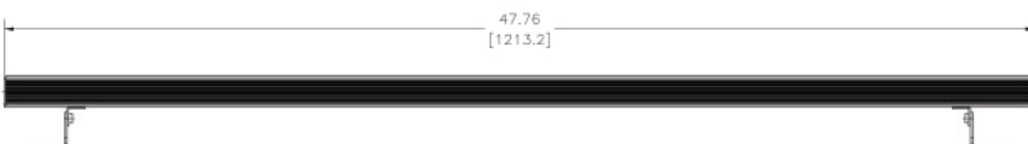

SPECIFICATION (PART 2)

Power connector in/out:	1 x RJ45 Chassis - in / 1 x RJ45 Chassis - out
Data connector in/out:	1 x RJ45 Chassis - in / 1 x RJ45 Chassis - out
Max cable run:	CAT5E = 5m / 16' CAT6A = 20m / 65'
Control protocol:	ANSI E1.11 USITT DMX 512-A
Cooling system:	Convection
Construction:	Anodised aluminium extrusion
Approvals:	EN55103-1:1996, EN55103-2:1996, ICES-003:2004, FCC PART 15 Subpart B:2006
Colour:	Black, White, Silver, Gold, Green, Red, Pewter, Champagne, Blue & Light Bronze
Built in hardware:	Angle bracket for wall, ceiling & floor mounting
Lamp life:	L70 up to 50,000 hours
Power input rating:	See power supply specification sheets

**For details please see www.chroma-q.com/ip

ORDERING INFORMATION

IP Rating	Length (in mm)	Body Colour	LED Colours (in sets of x4 LEDs)	Beam Angle	= Your Product Guide
IP20	400	BK = Black	R = Red	N = Narrow	CHSP2...(followed by your 5 option codes)
IP67	800	WH = White	G = Green	M = Medium	
		1,200	SI = Silver	B = Blue	
		GO = Gold	A = Amber		
		GR = Green	CW = Cool White		
		RE = Red	WW = Warm White		
		PE = Pewter			
		CH = Champagne			
		BL = Blue			
		LB = Light Bronze			
Examples:					
IP20	400	BK	RGBA	N	CHSP2-IP20-400-BK-RGBA-N
IP20	800	WH	RRRR	M	CHSP2-IP20-800-WH-RRRR-M
IP67	1,200	BL	CW, WW, CW, WW	W	CHSP2-IP67-1200-BL-CW-W

Chroma-Q
MULTI-COLOR LED LIGHTING

Specification Sheet - Version: 0.4
Chroma-Q® Color Span 2 LED Fixture
Create Your Own Custom LED Fixture

400mm / 16" LENGTH

IP20

IP67

800mm / 32" LENGTH

IP20

IP67

1200mm / 48" LENGTH

IP20

IP67

Chroma-Q and all associated product names are recognised trademarks, for more information visit www.chroma-q.com/trademarks. The rights and ownership of all trademarks are recognised. The information contained herein is correct at the time of printing, however as we are constantly refining our product range we reserve the right to change the specification without notice. E&OE.