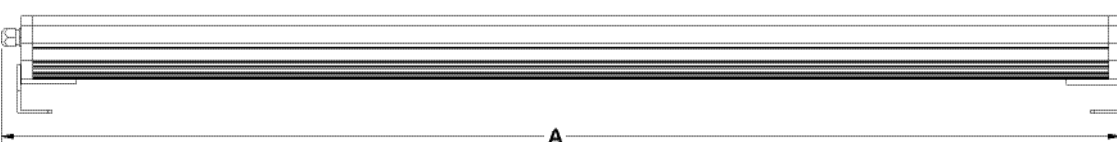

SPECIFICATION (PART 2)

Power connector in/out:	1 x RJ45 Chassis - in / 1 x RJ45 Chassis - out
Data connector in/out:	1 x RJ45 Chassis - in / 1 x RJ45 Chassis - out
Max cable run:	CAT5E = 5m / 16' CAT6A = 20m / 65'
Control protocol:	ANSI E1.11 USITT DMX 512-A
Cooling system:	Convection
Construction:	Anodised aluminium extrusion
Approvals:	EN55103-1:1996, EN55103-2:1996, ICES-003:2004, FCC PART 15 Subpart B:2006
Colour:	Black, White, Silver, Gold, Green, Red, Pewter, Champagne, Blue & Light Bronze
Built in hardware:	Angle bracket for wall, ceiling & floor mounting
Lamp life:	L70 up to 50,000 hours
Power input rating:	See power supply specification sheets

**For details please see www.chroma-q.com/ip

ORDERING INFORMATION

IP Rating	Length (in mm)	Body Colour	LED Colours (in sets of x4 LEDs)	Beam Angle	= Your Product Guide
IP20	400	BK = Black	R = Red	N = Narrow	CHSP2...(followed by your 5 option codes)
IP67	800	WH = White	G = Green	M = Medium	
		1,200	SI = Silver	B = Blue	
		GO = Gold	A = Amber		
		GR = Green	CW = Cool White		
		RE = Red	WW = Warm White		
		PE = Pewter			
		CH = Champagne			
		BL = Blue			
		LB = Light Bronze			
Examples:					
IP20	400	BK	RGBA	N	CHSP2-IP20-400-BK-RGBA-N
IP20	800	WH	RRRR	M	CHSP2-IP20-800-WH-RRRR-M
IP67	1,200	BL	CW, WW, CW, WW	W	CHSP2-IP67-1200-BL-CW-W

Chroma-Q
MULTI-COLOR LED LIGHTING

Specification Sheet - Version: 0.4
Chroma-Q® Color Span 2 LED Fixture
Create Your Own Custom LED Fixture

400mm / 16" LENGTH

IP20

IP67

800mm / 32" LENGTH

IP20

IP67

1200mm / 48" LENGTH

IP20

IP67

Chroma-Q and all associated product names are recognised trademarks, for more information visit www.chroma-q.com/trademarks. The rights and ownership of all trademarks are recognised. The information contained herein is correct at the time of printing, however as we are constantly refining our product range we reserve the right to change the specification without notice. E&OE.