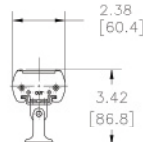

800mm / 32" LENGTH

IP20