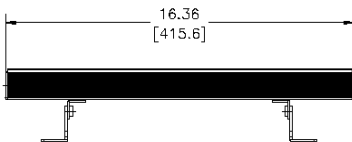

**For details please see www.chroma-q.com/ip

ORDERING INFORMATION

IP Rating	Length (in mm)	Body Colour	LED Colours (in sets of x4 LEDs)	Beam Angle	= Your Product Guide
IP20	400	BK = Black	R = Red	N = Narrow	CHSP2...(followed by your 5 option codes)
IP67	800	WH = White	G = Green	M = Medium	
		1,200	SI = Silver	B = Blue	
		GO = Gold	A = Amber		
		GR = Green	CW = Cool White		
		RE = Red	WW = Warm White		
		PE = Pewter			
		CH = Champagne			
		BL = Blue			
		LB = Light Bronze			
Examples:					
IP20	400	BK	RGBA	N	CHSP2-IP20-400-BK-RGBA-N
IP20	800	WH	RRRR	M	CHSP2-IP20-800-WH-RRRR-M
IP67	1,200	BL	CW, WW, CW, WW	W	CHSP2-IP67-1200-BL-CW-W

Chroma-Q
MULTI-COLOR LED LIGHTING

Specification Sheet - Version: 0.4
Chroma-Q® Color Span 2 LED Fixture
Create Your Own Custom LED Fixture

400mm / 16" LENGTH

IP20

IP67

800mm / 32" LENGTH

IP20

IP67

1200mm / 48" LENGTH

IP20

IP67

Chroma-Q and all associated product names are recognised trademarks, for more information visit www.chroma-q.com/trademarks. The rights and ownership of all trademarks are recognised. The information contained herein is correct at the time of printing, however as we are constantly refining our product range we reserve the right to change the specification without notice. E&OE.