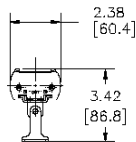

Specification Sheet - Version: 0.4
Chroma-Q® Color Span 2 LED Fixture
Create Your Own Custom LED Fixture

400mm / 16" LENGTH

IP20