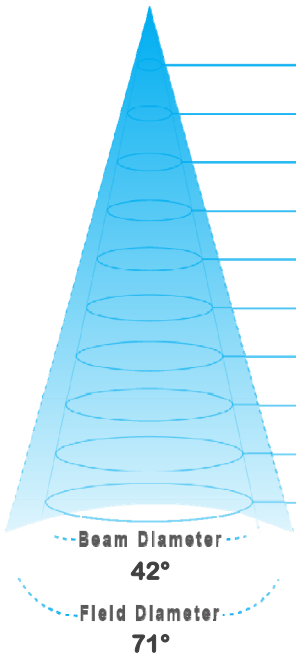

Fixture photometric table

Fixture model
Inspire MD Narrow 120V
3000K

Field 56°	Beam 32°	Magnification x 0.57 Mf	Candelas 17600 Cd	Lumens 5700 lm	Watts 110 w	Lumen/w 52.6 lm/w	
Throw Distance		Field Spread		Beam Spread		Full On	
m	ft	m	ft	m	ft	Lux	Footcandle
1.0 m	3.3 ft	1.1 m	3.5 ft	0.6 m	1.9 ft	17600 lx	1635 fc
2.0 m	6.6 ft	2.1 m	7.0 ft	1.1 m	3.8 ft	4400 lx	409 fc
3.0 m	9.8 ft	3.2 m	10.5 ft	1.7 m	5.6 ft	1956 lx	182 fc
4.0 m	13.1 ft	4.3 m	14.0 ft	2.3 m	7.5 ft	1100 lx	102 fc
5.0 m	16.4 ft	5.3 m	17.4 ft	2.9 m	9.4 ft	704 lx	65 fc
6.0 m	19.7 ft	6.4 m	20.9 ft	3.4 m	11.3 ft	489 lx	45 fc
7.0 m	23.0 ft	7.4 m	24.4 ft	4.0 m	13.2 ft	359 lx	33 fc
8.0 m	26.2 ft	8.5 m	27.9 ft	4.6 m	15.1 ft	275 lx	26 fc
9.0 m	29.5 ft	9.6 m	31.4 ft	5.2 m	16.9 ft	217 lx	20 fc
10.0 m	32.8 ft	10.6 m	34.9 ft	5.7 m	18.8 ft	176 lx	16 fc

Fixture photometric table

Fixture model
Inspire MD Medium 120V
3000K

Field 71°	Beam 42°	Magnification x 0.77 Mf	Candelas 13800 Cd	Lumens 5700 lm	Watts 110 w	Lumen/w 52.0 lm/w	
Throw Distance		Field Spread		Beam Spread		Full On	
m	ft	m	ft	m	ft	Lux	Footcandle
1.0 m	3.3 ft	1.4 m	4.7 ft	0.8 m	2.5 ft	13800 lx	1282 fc
2.0 m	6.6 ft	2.9 m	9.4 ft	1.5 m	5.0 ft	3450 lx	321 fc
3.0 m	9.8 ft	4.3 m	14.0 ft	2.3 m	7.6 ft	1533 lx	142 fc
4.0 m	13.1 ft	5.7 m	18.7 ft	3.1 m	10.1 ft	863 lx	80 fc
5.0 m	16.4 ft	7.1 m	23.4 ft	3.8 m	12.6 ft	552 lx	51 fc
6.0 m	19.7 ft	8.6 m	28.1 ft	4.6 m	15.1 ft	383 lx	36 fc
7.0 m	23.0 ft	10.0 m	32.8 ft	5.4 m	17.6 ft	282 lx	26 fc
8.0 m	26.2 ft	11.4 m	37.4 ft	6.1 m	20.2 ft	216 lx	20 fc
9.0 m	29.5 ft	12.8 m	42.1 ft	6.9 m	22.7 ft	170 lx	16 fc
10.0 m	32.8 ft	14.3 m	46.8 ft	7.7 m	25.2 ft	138 lx	13 fc