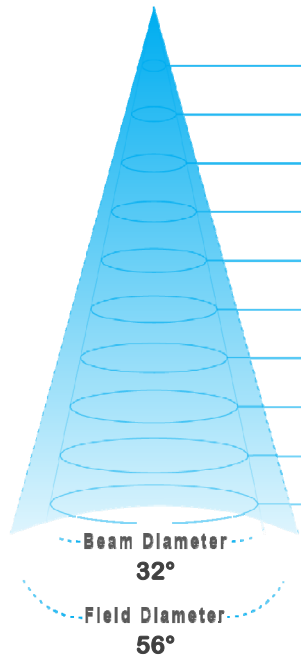

Fixture photometric table

Fixture model
Inspire MD Narrow 120V
3000K

Field 56°	Beam 32°	Magnification x 0.57 Mf	Candelas 17600 Cd	Lumens 5700 lm	Watts 110 w	Lumen/w 52.6 lm/w	
Throw Distance		Field Spread		Beam Spread		Full On	
m	ft	m	ft	m	ft	Lux	Footcandle
1.0 m	3.3 ft	1.1 m	3.5 ft	0.6 m	1.9 ft	17600 lx	1635 fc
2.0 m	6.6 ft	2.1 m	7.0 ft	1.1 m	3.8 ft	4400 lx	409 fc
3.0 m	9.8 ft	3.2 m	10.5 ft	1.7 m	5.6 ft	1956 lx	182 fc
4.0 m	13.1 ft	4.3 m	14.0 ft	2.3 m	7.5 ft	1100 lx	102 fc
5.0 m	16.4 ft	5.3 m	17.4 ft	2.9 m	9.4 ft	704 lx	65 fc
6.0 m	19.7 ft	6.4 m	20.9 ft	3.4 m	11.3 ft	489 lx	45 fc
7.0 m	23.0 ft	7.4 m	24.4 ft	4.0 m	13.2 ft	359 lx	33 fc
8.0 m	26.2 ft	8.5 m	27.9 ft	4.6 m	15.1 ft	275 lx	26 fc
9.0 m	29.5 ft	9.6 m	31.4 ft	5.2 m	16.9 ft	217 lx	20 fc
10.0 m	32.8 ft	10.6 m	34.9 ft	5.7 m	18.8 ft	176 lx	16 fc

Fixture photometric table

Fixture model
Inspire MD Medium 120V
3000K

Field 71°	Beam 42°	Magnification x 0.77 Mf	Candelas 13800 Cd	Lumens 5700 lm	Watts 110 w	Lumen/w 52.0 lm/w	
Throw Distance		Field Spread		Beam Spread		Full On	
m	ft	m	ft	m	ft	Lux	Footcandle
1.0 m	3.3 ft	1.4 m	4.7 ft	0.8 m	2.5 ft	13800 lx	1282 fc
2.0 m	6.6 ft	2.9 m	9.4 ft	1.5 m	5.0 ft	3450 lx	321 fc
3.0 m	9.8 ft	4.3 m	14.0 ft	2.3 m	7.6 ft	1533 lx	142 fc
4.0 m	13.1 ft	5.7 m	18.7 ft	3.1 m	10.1 ft	863 lx	80 fc
5.0 m	16.4 ft	7.1 m	23.4 ft	3.8 m	12.6 ft	552 lx	51 fc
6.0 m	19.7 ft	8.6 m	28.1 ft	4.6 m	15.1 ft	383 lx	36 fc
7.0 m	23.0 ft	10.0 m	32.8 ft	5.4 m	17.6 ft	282 lx	26 fc
8.0 m	26.2 ft	11.4 m	37.4 ft	6.1 m	20.2 ft	216 lx	20 fc
9.0 m	29.5 ft	12.8 m	42.1 ft	6.9 m	22.7 ft	170 lx	16 fc
10.0 m	32.8 ft	14.3 m	46.8 ft	7.7 m	25.2 ft	138 lx	13 fc