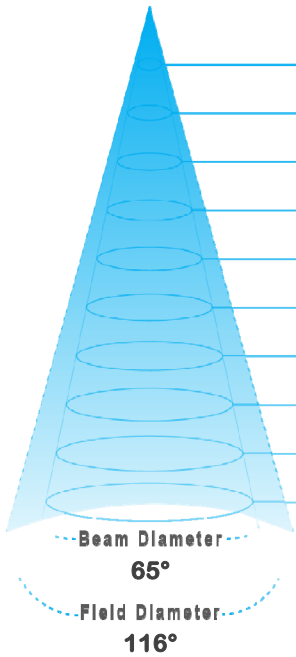

Fixture photometric table

Fixture model
Inspire MD Medium 120V
3000K

Field 71°	Beam 42°	Magnification x 0.77 Mf	Candelas 13800 Cd	Lumens 5700 lm	Watts 110 w	Lumen/w 52.0 lm/w	
Throw Distance		Field Spread		Beam Spread		Full On	
m	ft	m	ft	m	ft	Lux	Footcandle
1.0 m	3.3 ft	1.4 m	4.7 ft	0.8 m	2.5 ft	13800 lx	1282 fc
2.0 m	6.6 ft	2.9 m	9.4 ft	1.5 m	5.0 ft	3450 lx	321 fc
3.0 m	9.8 ft	4.3 m	14.0 ft	2.3 m	7.6 ft	1533 lx	142 fc
4.0 m	13.1 ft	5.7 m	18.7 ft	3.1 m	10.1 ft	863 lx	80 fc
5.0 m	16.4 ft	7.1 m	23.4 ft	3.8 m	12.6 ft	552 lx	51 fc
6.0 m	19.7 ft	8.6 m	28.1 ft	4.6 m	15.1 ft	383 lx	36 fc
7.0 m	23.0 ft	10.0 m	32.8 ft	5.4 m	17.6 ft	282 lx	26 fc
8.0 m	26.2 ft	11.4 m	37.4 ft	6.1 m	20.2 ft	216 lx	20 fc
9.0 m	29.5 ft	12.8 m	42.1 ft	6.9 m	22.7 ft	170 lx	16 fc
10.0 m	32.8 ft	14.3 m	46.8 ft	7.7 m	25.2 ft	138 lx	13 fc

Fixture photometric table

Fixture model
Inspire MD Wide 120V
3000K

Field 116°	Beam 65°	Magnification x 1.27 Mf	Candelas 11500 Cd	Lumens 5700 lm	Watts 110 w	Lumen/w 52.5 lm/w	
Throw Distance		Field Spread		Beam Spread		Full On	
m	ft	m	ft	m	ft	Lux	Footcandle
1.0 m	3.3 ft	3.2 m	10.5 ft	1.3 m	4.2 ft	11500 lx	1068 fc
2.0 m	6.6 ft	6.4 m	21.0 ft	2.5 m	8.4 ft	2875 lx	267 fc
3.0 m	9.8 ft	9.6 m	31.5 ft	3.8 m	12.5 ft	1278 lx	119 fc
4.0 m	13.1 ft	12.8 m	42.0 ft	5.1 m	16.7 ft	719 lx	67 fc
5.0 m	16.4 ft	16.0 m	52.5 ft	6.4 m	20.9 ft	460 lx	43 fc
6.0 m	19.7 ft	19.2 m	63.0 ft	7.6 m	25.1 ft	319 lx	30 fc
7.0 m	23.0 ft	22.4 m	73.5 ft	8.9 m	29.3 ft	235 lx	22 fc
8.0 m	26.2 ft	25.6 m	84.0 ft	10.2 m	33.4 ft	180 lx	17 fc
9.0 m	29.5 ft	28.8 m	94.5 ft	11.5 m	37.6 ft	142 lx	13 fc
10.0 m	32.8 ft	32.0 m	105.0 ft	12.7 m	41.8 ft	115 lx	11 fc