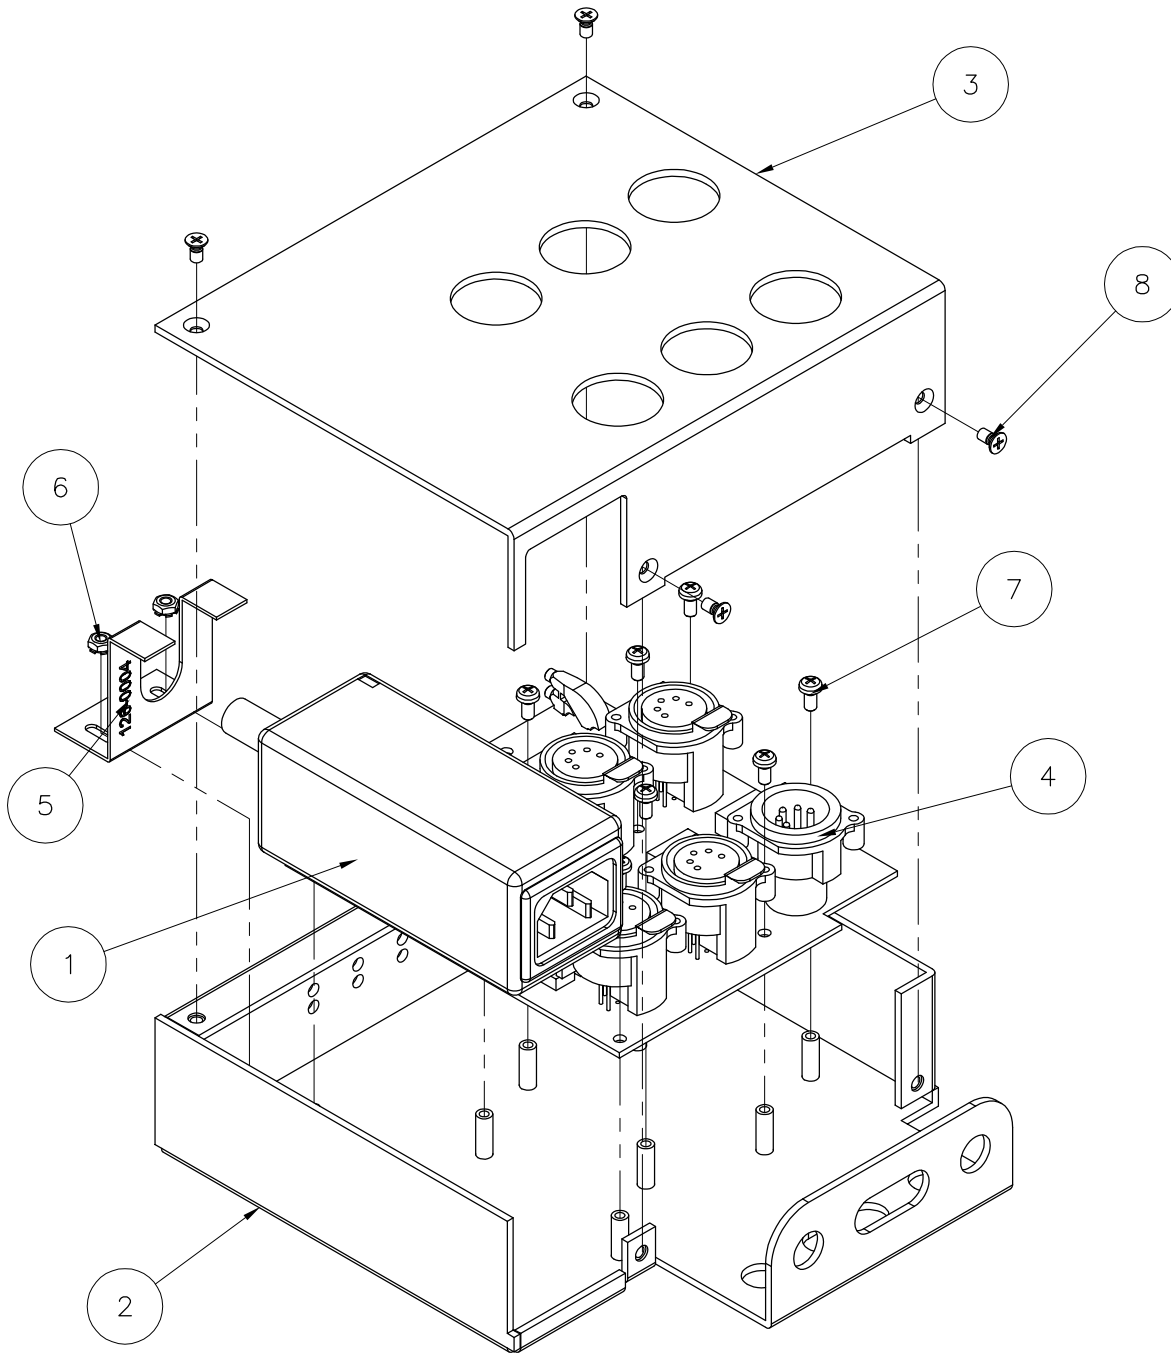

CHROMA-Q 4WAY DMX BUFFER

8	SCREW M3x6 FH PLPS Bik	900-0004	4
7	SCREW M3x6 PH PLPS Bik	900-0017	8
6	NUT HEX M3 COMBI Bik	900-0307	2
5	BRACKET PSU	126-0004	1
4	PCB COMPLETE 126 RoHS	126-0008	1
3	COVER DMX 4WAY SPLITTER	126-0003	1
2	CHASSIS DMX 4WAY SPLITTER	126-0002	1
1	POWER SUPPLY ASSY-126	126-0006	1
ITEM	DESCRIPTION	PART#	QTY
Parts List			