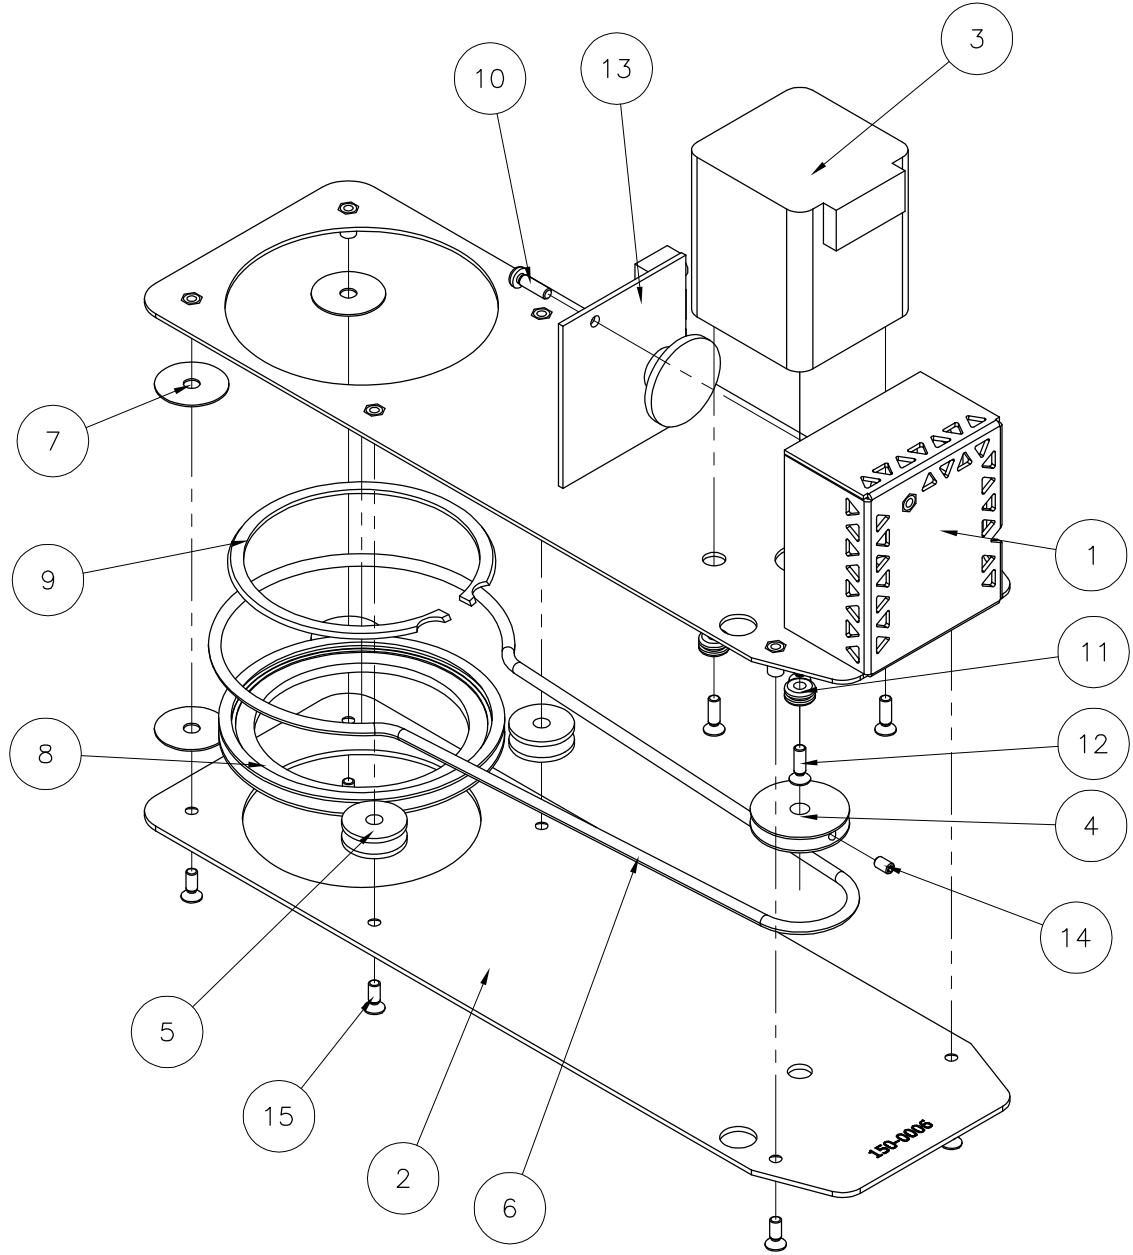

# CHROMA-Q JUNIOR EFFECTS GOBO ROTATOR

16	POWER SUPPLY 15VDC 1A	900-0937	1
15	SCREW M3x8 FH PLPS BIK	900-0005	6
14	SCREW SET M3x5 CUP P HS	900-0028	1
13	PCB COMPLETE TWIN ROTATOR SMT	146-0017	1
12	SCREW M3x10 FH PLPS BIK	900-0003	4
11	GROMMET RUBBER 1/8"ID	900-0607	4
10	SCREW M3x10 PH PLPS BIK	900-0014	1
9	RING RETAINING JR ROTATOR	144-0005	1
8	GOBO HOLDER JR ROTATOR	144-0004	1
7	WASHER TEFLON FLAT 3/40Dx0.17IDx0.2THK	900-0615	4
6	BELT LARGE GOBO 5.734"ID	900-0610	1
5	GUIDE ROLLER SINGLE ROTATOR	120-0007	2
4	PULLEY MOTOR JR	150-0004	1
3	MOTOR STEPPER 17PM-K410-05V	900-0950	1
2	PLATE BACK JR ROTATOR	150-0006	1
1	PLATE MOTOR JR ROTATOR	150-0005	1
ITEM	DESCRIPTION	PART#	QTY
Parts List			