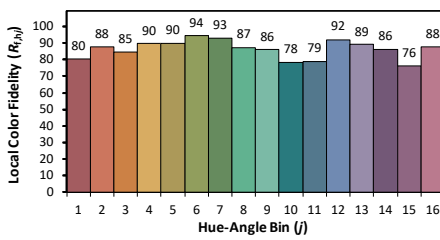

**ANSI/IES TM-30-18 Color Rendition Report**

**Space Force onebytwo 2800K**

**Space Force onebytwo 4500K**

**Space Force onebytwo 6000K**

Fixture model Space Force 2X4 4400K	Field 160°	Beam 80°	Magnification x 1.68 Mf	Candelas 28800 Cd	Lumens 55300 lm	Watts 826 w	Lumen/w 67.0 lm/w		
	Throw Distance		Field Spread		Beam Spread		Full On		
	m	ft	m	ft	m	ft	Lux	Footcandle	
1.0 m	3.3 ft	11.3 m	37.2 ft	1.7 m	5.5 ft	28800 lx	2676 fc		
2.0 m	6.6 ft	22.7 m	74.4 ft	3.4 m	11.0 ft	7200 lx	669 fc		
3.0 m	9.8 ft	34.0 m	111.6 ft	5.0 m	16.5 ft	3200 lx	297 fc		
4.0 m	13.1 ft	45.4 m	148.9 ft	6.7 m	22.0 ft	1800 lx	167 fc		
5.0 m	16.4 ft	56.7 m	186.1 ft	8.4 m	27.5 ft	1152 lx	107 fc		
6.0 m	19.7 ft	68.1 m	223.3 ft	10.1 m	33.0 ft	800 lx	74 fc		
7.0 m	23.0 ft	79.4 m	260.5 ft	11.7 m	38.5 ft	588 lx	55 fc		
8.0 m	26.2 ft	90.7 m	297.7 ft	13.4 m	44.0 ft	450 lx	42 fc		
9.0 m	29.5 ft	102.1 m	334.9 ft	15.1 m	49.6 ft	356 lx	33 fc		
10.0 m	32.8 ft	113.4 m	372.1 ft	16.8 m	55.1 ft	288 lx	27 fc		