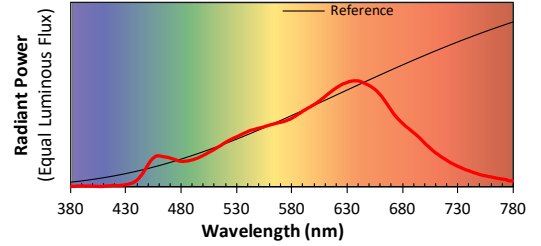

Chroma-Q
BRILLIANT SOLUTIONS

Specification Sheet - Version: 1
Chroma-Q® Space Force twobyfour™
Large Source, Lightweight, & Powerful
Part No: CHSPFV

ANSI/IES TM-30-18 Color Rendition Report

Space Force onebytwo 2800K