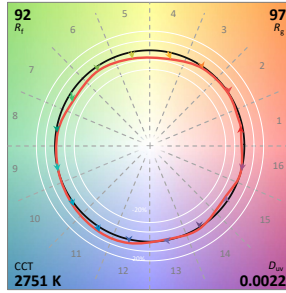

ANSI/IES TM-30-18 Color Rendition Report

Space Force onebytwo 2800K