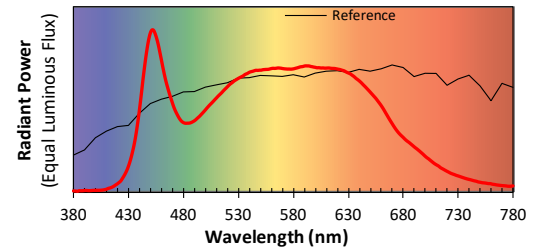

Space Force onebytwo 4500K