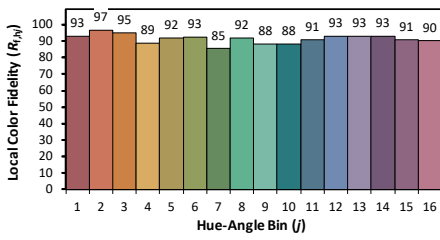

Chroma-Q
BRILLIANT SOLUTIONS

Specification Sheet - Version: 1
Chroma-Q® Space Force twobyfour™
Large Source, Lightweight, & Powerful
Part No: CHSPFV

ANSI/IES TM-30-18 Color Rendition Report

Space Force onebytwo 2800K