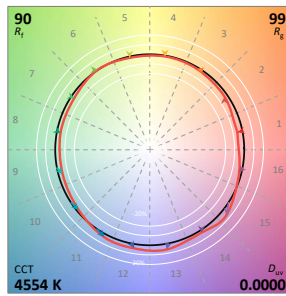

Chroma-Q
BRILLIANT SOLUTIONS

Specification Sheet - Version: 1
Chroma-Q® Space Force twobyfour™
Large Source, Lightweight, & Powerful
Part No: CHSPFV

ANSI/IES TM-30-18 Color Rendition Report

Space Force onebytwo 4500K

Fixture model Space Force 2X4 4400K	Field 160°	Beam 80°	Magnification x 1.68 Mf	Candelas 28800 Cd	Lumens 55300 lm	Watts 826 w	Lumen/w 67.0 lm/w		
	Throw Distance		Field Spread		Beam Spread		Full On		
	m	ft	m	ft	m	ft	Lux	Footcandle	
1.0 m	3.3 ft	11.3 m	37.2 ft	1.7 m	5.5 ft	28800 lx	2676 fc		
2.0 m	6.6 ft	22.7 m	74.4 ft	3.4 m	11.0 ft	7200 lx	669 fc		
3.0 m	9.8 ft	34.0 m	111.6 ft	5.0 m	16.5 ft	3200 lx	297 fc		
4.0 m	13.1 ft	45.4 m	148.9 ft	6.7 m	22.0 ft	1800 lx	167 fc		
5.0 m	16.4 ft	56.7 m	186.1 ft	8.4 m	27.5 ft	1152 lx	107 fc		
6.0 m	19.7 ft	68.1 m	223.3 ft	10.1 m	33.0 ft	800 lx	74 fc		
7.0 m	23.0 ft	79.4 m	260.5 ft	11.7 m	38.5 ft	588 lx	55 fc		
8.0 m	26.2 ft	90.7 m	297.7 ft	13.4 m	44.0 ft	450 lx	42 fc		
9.0 m	29.5 ft	102.1 m	334.9 ft	15.1 m	49.6 ft	356 lx	33 fc		
10.0 m	32.8 ft	113.4 m	372.1 ft	16.8 m	55.1 ft	288 lx	27 fc		

PRELIMINARY