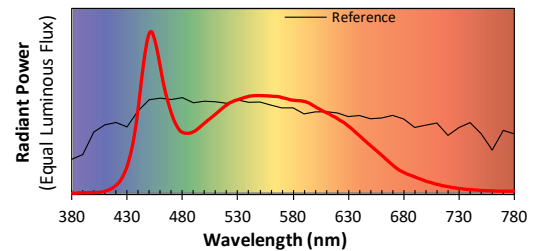

**ANSI/IES TM-30-18 Color Rendition Report**

**Space Force onebytwo 2800K**

**Space Force onebytwo 4500K**

**Space Force onebytwo 6000K**

Fixture model Space Force 2X4 4400K	Field 160°	Beam 80°	Magnification x 1.68 Mf	Candelas 28800 Cd	Lumens 55300 lm	Watts 826 w	Lumen/w 67.0 lm/w		
	Throw Distance		Field Spread		Beam Spread		Full On		
	m	ft	m	ft	m	ft	Lux	Footcandle	
1.0 m	3.3 ft	11.3 m	37.2 ft	1.7 m	5.5 ft	28800 lx	2676 fc		
2.0 m	6.6 ft	22.7 m	74.4 ft	3.4 m	11.0 ft	7200 lx	669 fc		
3.0 m	9.8 ft	34.0 m	111.6 ft	5.0 m	16.5 ft	3200 lx	297 fc		
4.0 m	13.1 ft	45.4 m	148.9 ft	6.7 m	22.0 ft	1800 lx	167 fc		
5.0 m	16.4 ft	56.7 m	186.1 ft	8.4 m	27.5 ft	1152 lx	107 fc		
6.0 m	19.7 ft	68.1 m	223.3 ft	10.1 m	33.0 ft	800 lx	74 fc		
7.0 m	23.0 ft	79.4 m	260.5 ft	11.7 m	38.5 ft	588 lx	55 fc		
8.0 m	26.2 ft	90.7 m	297.7 ft	13.4 m	44.0 ft	450 lx	42 fc		
9.0 m	29.5 ft	102.1 m	334.9 ft	15.1 m	49.6 ft	356 lx	33 fc		
10.0 m	32.8 ft	113.4 m	372.1 ft	16.8 m	55.1 ft	288 lx	27 fc		