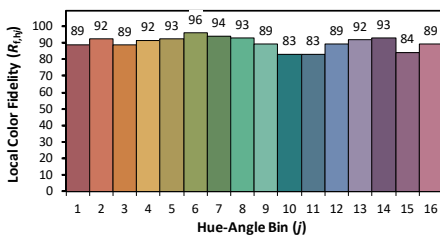

Space Force onebytwo 4500K