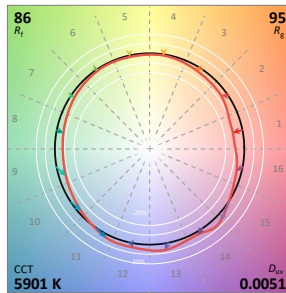

**ANSI/IES TM-30-18 Color Rendition Report**

**Space Force onebytwo 2800K**

**Space Force onebytwo 4500K**

**Space Force onebytwo 6000K**

Fixture model Space Force 2X4 4400K	Field 160°	Beam 80°	Magnification x 1.68 Mf	Candelas 28800 Cd	Lumens 55300 lm	Watts 826 w	Lumen/w 67.0 lm/w		
	Throw Distance		Field Spread		Beam Spread		Full On		
	m	ft	m	ft	m	ft	Lux	Footcandle	
1.0 m	3.3 ft	11.3 m	37.2 ft	1.7 m	5.5 ft	28800 lx	2676 fc		
2.0 m	6.6 ft	22.7 m	74.4 ft	3.4 m	11.0 ft	7200 lx	669 fc		
3.0 m	9.8 ft	34.0 m	111.6 ft	5.0 m	16.5 ft	3200 lx	297 fc		
4.0 m	13.1 ft	45.4 m	148.9 ft	6.7 m	22.0 ft	1800 lx	167 fc		
5.0 m	16.4 ft	56.7 m	186.1 ft	8.4 m	27.5 ft	1152 lx	107 fc		
6.0 m	19.7 ft	68.1 m	223.3 ft	10.1 m	33.0 ft	800 lx	74 fc		
7.0 m	23.0 ft	79.4 m	260.5 ft	11.7 m	38.5 ft	588 lx	55 fc		
8.0 m	26.2 ft	90.7 m	297.7 ft	13.4 m	44.0 ft	450 lx	42 fc		
9.0 m	29.5 ft	102.1 m	334.9 ft	15.1 m	49.6 ft	356 lx	33 fc		
10.0 m	32.8 ft	113.4 m	372.1 ft	16.8 m	55.1 ft	288 lx	27 fc		