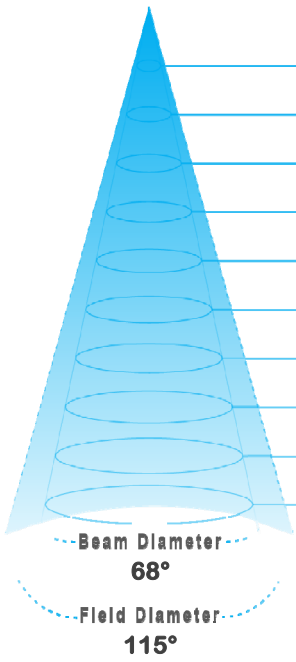

Fixture photometric table

Fixture model
Inspire Mini 4000K

Throw Distance	Field Spread	Beam Spread	Full On	
			Lux	Footcandle
1.0 m	3.1 m	1.3 m	2300 lx	214 fc
2.0 m	6.3 m	2.7 m	575 lx	53 fc
3.0 m	9.4 m	4.0 m	256 lx	24 fc
4.0 m	12.6 m	5.4 m	144 lx	13 fc
5.0 m	15.7 m	6.7 m	92 lx	9 fc
6.0 m	18.8 m	8.1 m	64 lx	6 fc
7.0 m	22.0 m	9.4 m	47 lx	4 fc
8.0 m	25.1 m	10.8 m	36 lx	3 fc
9.0 m	28.3 m	12.1 m	28 lx	3 fc
10.0 m	31.4 m	13.5 m	23 lx	2 fc

Field 115° **Beam** 68° **Magnification** x 1.35 Mf **Candelas** 2300 Cd **Lumens** 3000 lm **Watts** 70 w **Lumen/w** 43.2 lm/w