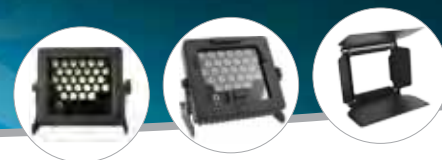

Multi-Purpose Workhorse Fixture

With its rugged external design and IP65 rated casing, the Studio Force V Compact has been designed as a multi-purpose workhorse fixture suitable for numerous entertainment lighting applications - including uplighting, pipe-end shin-busting, backlighting, truss toner and other wash applications.

Full Range Of Creative Tools

Complementing other models in the range, the Studio Force line-up now provides a full choice of creative tools for almost any entertainment application.

Daylight white and RGBA colour variants of each model are also available – see the Color Force range.

Other Studio Force V Models

Studio Force D daylight white and Color Force RGBA options also available in all models

Key Features

- 3,000K - 6,000K (+/- 200K) CCT variable white
- Laboratory calibrated 3,200°K and 5,600°K presets
- Compact yet powerful – 2,600 lumens from a very small footprint
- IP65 rated*
- Multi-purpose workhorse fixture - suitable for a wide range of applications
- Extremely smooth, uniform wash
- Theatrical grade dimming
- Ideal for TV, film, touring, exhibitions, corporate events and theatre
- Camera-friendly
- Custom optics - ensure a smooth even beam
- Accepts City Theatrical accessories - use with your existing accessories inventory