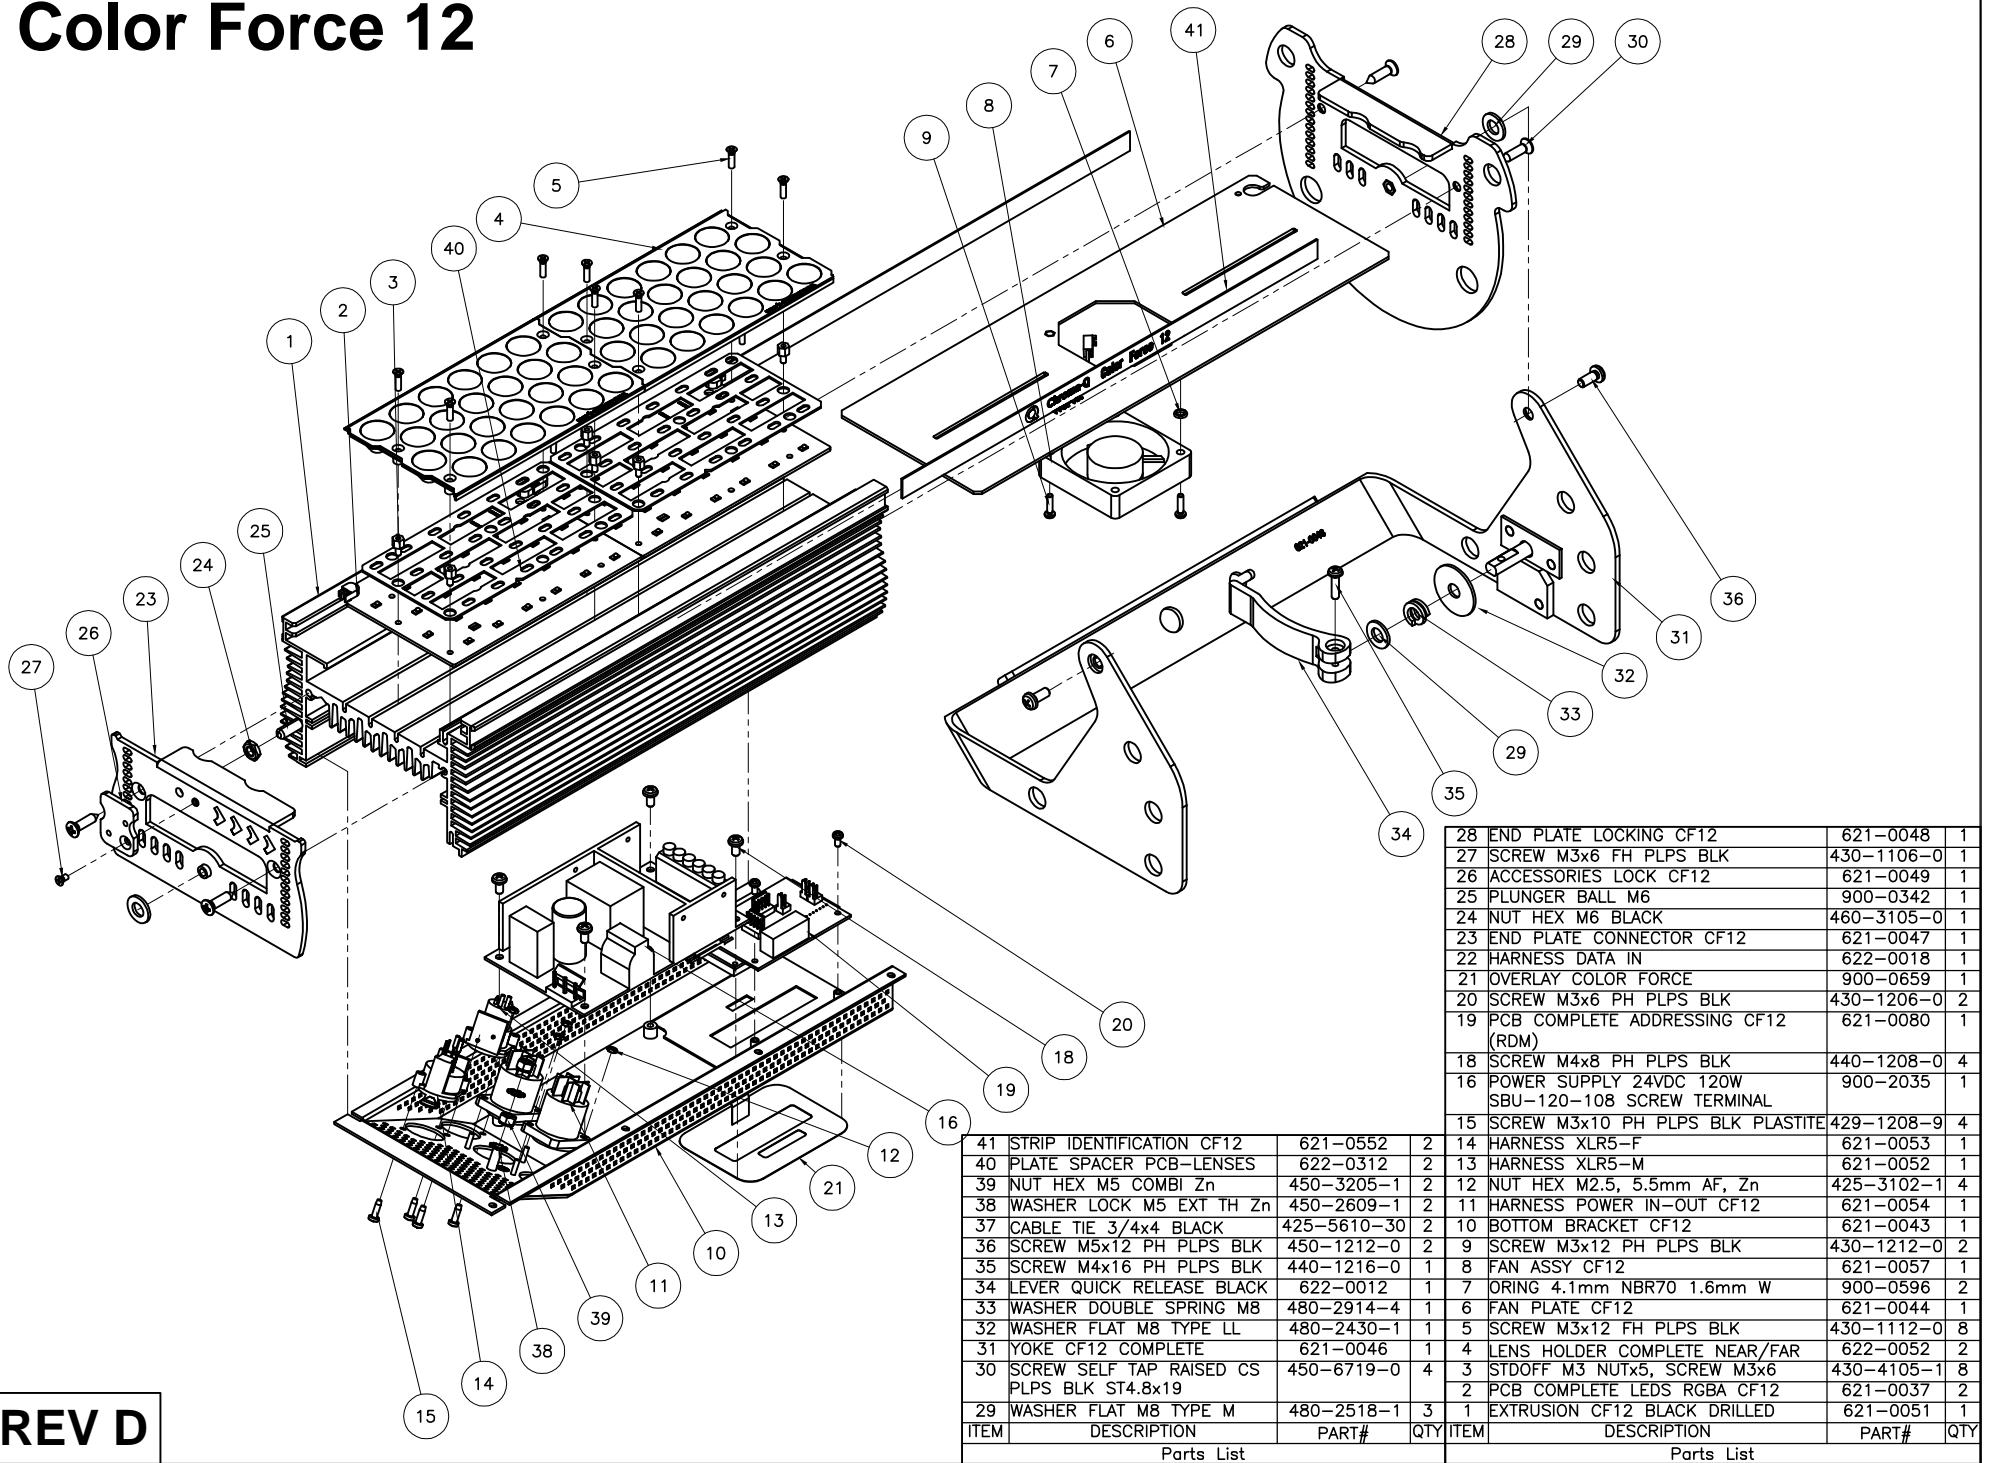

Color Force 12

REV D

28	END PLATE LOCKING CF12	621-0048	1	28	END PLATE LOCKING CF12	621-0048	1
27	SCREW M3x6 FH PLPS BLK	430-1106-0	1	27	SCREW M3x6 FH PLPS BLK	430-1106-0	1
26	ACCESSORIES LOCK CF12	621-0049	1	26	ACCESSORIES LOCK CF12	621-0049	1
25	PLUNGER BALL M6	900-0342	1	25	PLUNGER BALL M6	900-0342	1
24	NUT HEX M6 BLACK	460-3105-0	1	24	NUT HEX M6 BLACK	460-3105-0	1
23	END PLATE CONNECTOR CF12	621-0047	1	23	END PLATE CONNECTOR CF12	621-0047	1
22	HARNESS DATA IN	622-0018	1	22	HARNESS DATA IN	622-0018	1
21	OVERLAY COLOR FORCE	900-0659	1	21	OVERLAY COLOR FORCE	900-0659	1
20	SCREW M3x6 PH PLPS BLK	430-1206-0	2	20	SCREW M3x6 PH PLPS BLK	430-1206-0	2
19	PCB COMPLETE ADDRESSING CF12 (RDM)	621-0080	1	19	PCB COMPLETE ADDRESSING CF12 (RDM)	621-0080	1
18	SCREW M4x8 PH PLPS BLK	440-1208-0	4	18	SCREW M4x8 PH PLPS BLK	440-1208-0	4
16	POWER SUPPLY 24VDC 120W SBU-120-108 SCREW TERMINAL	900-2035	1	16	POWER SUPPLY 24VDC 120W SBU-120-108 SCREW TERMINAL	900-2035	1
15	SCREW M3x10 PH PLPS BLK PLASTITE	429-1208-9	4	15	SCREW M3x10 PH PLPS BLK PLASTITE	429-1208-9	4
41	STRIP IDENTIFICATION CF12	621-0552	2	14	HARNESS XLR5-F	621-0053	1
40	PLATE SPACER PCB-LENSES	622-0312	2	13	HARNESS XLR5-M	621-0052	1
39	NUT HEX M5 COMBI Zn	450-3205-1	2	12	NUT HEX M2.5, 5.5mm AF, Zn	425-3102-1	4
38	WASHER LOCK M5 EXT TH Zn	450-2609-1	2	11	HARNESS POWER IN-OUT CF12	621-0054	1
37	CABLE TIE 3/4x4 BLACK	425-5610-30	2	10	BOTTOM BRACKET CF12	621-0043	1
36	SCREW M5x12 PH PLPS BLK	450-1212-0	2	9	SCREW M3x12 PH PLPS BLK	430-1212-0	2
35	SCREW M4x16 PH PLPS BLK	440-1216-0	1	8	FAN ASSY CF12	621-0057	1
34	LEVER QUICK RELEASE BLACK	622-0012	1	7	ORING 4.1mm NBR70 1.6mm W	900-0596	2
33	WASHER DOUBLE SPRING M8	480-2914-4	1	6	FAN PLATE CF12	621-0044	1
32	WASHER FLAT M8 TYPE LL	480-2430-1	1	5	SCREW M3x12 FH PLPS BLK	430-1112-0	8
31	YOKE CF12 COMPLETE	621-0046	1	4	LENS HOLDER COMPLETE NEAR/FAR	622-0052	2
30	SCREW SELF TAP RAISED CS PLPS BLK ST4.8x19	450-6719-0	4	3	STD OFF M3 NUTx5, SCREW M3x6	430-4105-1	8
29	WASHER FLAT M8 TYPE M	480-2518-1	3	2	PCB COMPLETE LEDS RGBA CF12	621-0037	2
ITEM	DESCRIPTION	PART#	QTY	ITEM	DESCRIPTION	PART#	QTY
Parts List				Parts List			