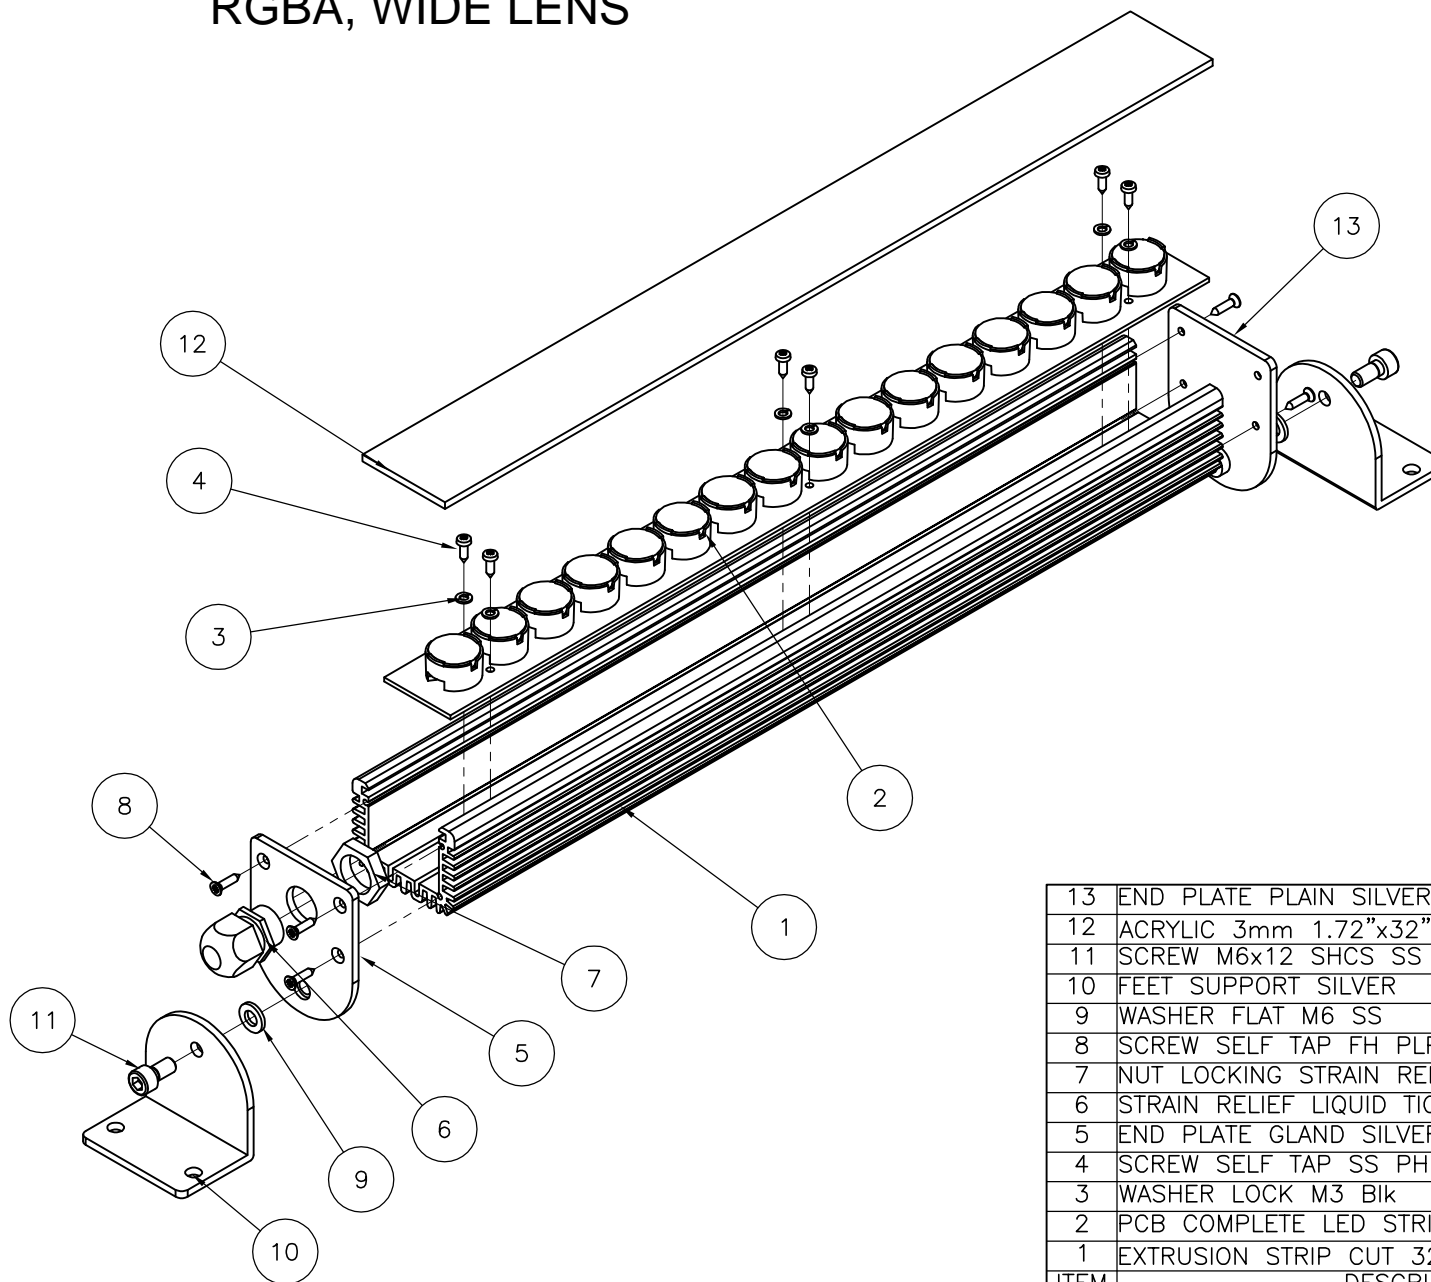

COLOR SPAN IP20
400mm SILVER
RGBA, WIDE LENS

13	END PLATE PLAIN SILVER	612-0005	1
12	ACRYLIC 3mm 1.72"x32"	612-0011	1
11	SCREW M6x12 SHCS SS	900-0058	2
10	FEET SUPPORT SILVER	612-0007	2
9	WASHER FLAT M6 SS	900-0201	2
8	SCREW SELF TAP FH PLPS SS ST2.9x9.5	900-0053	7
7	NUT LOCKING STRAIN RELIEF M16x1.5	900-5187	1
6	STRAIN RELIEF LIQUID TIGHT M16x1.5	900-5186	1
5	END PLATE GLAND SILVER	612-0006	1
4	SCREW SELF TAP SS PH PLPS SS ST2.9x9.5	900-0054	6
3	WASHER LOCK M3 BIK	900-0204	6
2	PCB COMPLETE LED STRIP RGBA WIDE LENS	612-0201	1
1	EXTRUSION STRIP CUT 32" SILVER	612-0009	1
ITEM	DESCRIPTION	PART#	QTY
Parts List			