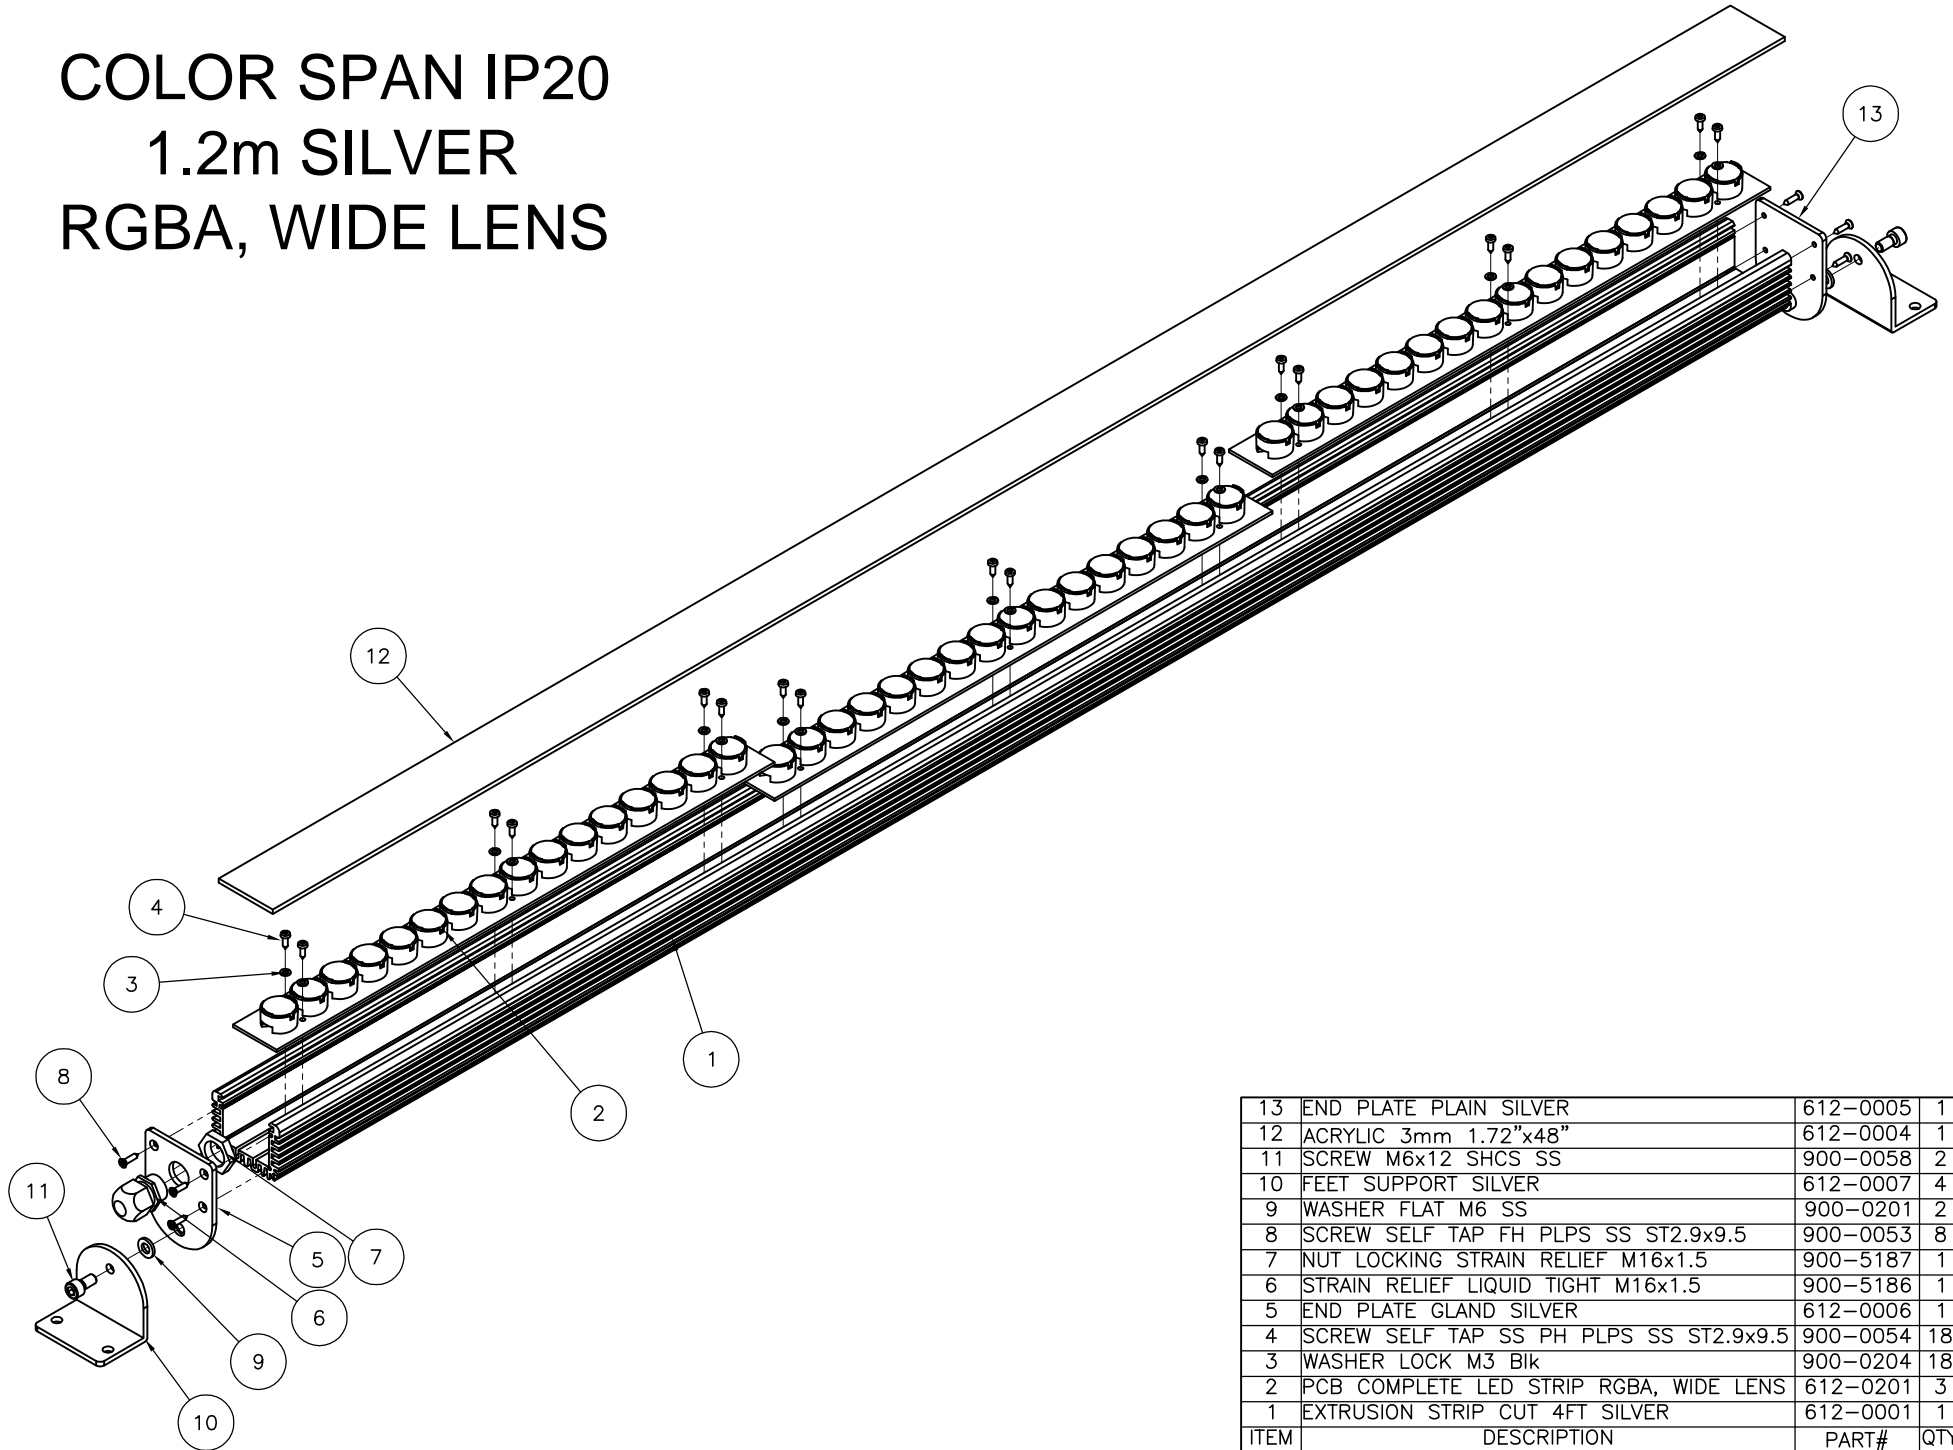

COLOR SPAN IP20 1.2m SILVER RGBA, WIDE LENS

13	END PLATE PLAIN SILVER	612-0005	1
12	ACRYLIC 3mm 1.72"x48"	612-0004	1
11	SCREW M6x12 SHCS SS	900-0058	2
10	FEET SUPPORT SILVER	612-0007	4
9	WASHER FLAT M6 SS	900-0201	2
8	SCREW SELF TAP FH PLPS SS ST2.9x9.5	900-0053	8
7	NUT LOCKING STRAIN RELIEF M16x1.5	900-5187	1
6	STRAIN RELIEF LIQUID TIGHT M16x1.5	900-5186	1
5	END PLATE GLAND SILVER	612-0006	1
4	SCREW SELF TAP SS PH PLPS SS ST2.9x9.5	900-0054	18
3	WASHER LOCK M3 Bik	900-0204	18
2	PCB COMPLETE LED STRIP RGBA, WIDE LENS	612-0201	3
1	EXTRUSION STRIP CUT 4FT SILVER	612-0001	1
ITEM	DESCRIPTION	PART#	QTY

Parts List