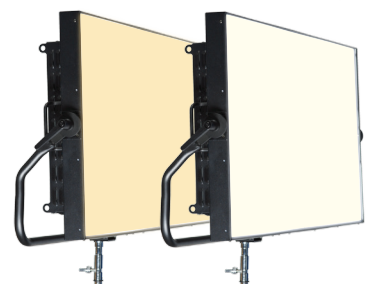

Space Force **twobyfour™**