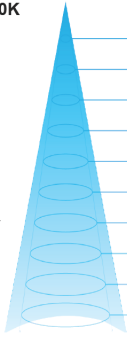

Throw Distance		Field Spread		Beam Spread		Full On	
m	ft	m	ft	m	ft	Lux	Footcandle
1.00 m	3.3 ft	2.6 m	8.6 ft	0.8 m	2.7 ft	7800 lx	725 fc
1.53 m	5.0 ft	4.0 m	13.1 ft	1.2 m	4.1 ft	3332 lx	310 fc
3.05 m	10.0 ft	7.9 m	26.1 ft	2.5 m	8.1 ft	838 lx	78 fc
3.95 m	13.0 ft	10.3 m	33.8 ft	3.2 m	10.5 ft	500 lx	46 fc
4.56 m	15.0 ft	11.9 m	39.0 ft	3.7 m	12.1 ft	375 lx	35 fc
6.10 m	20.0 ft	15.9 m	52.2 ft	4.9 m	16.2 ft	210 lx	19 fc
6.85 m	22.5 ft	17.9 m	58.6 ft	5.5 m	18.2 ft	166 lx	15 fc
7.63 m	25.0 ft	19.9 m	65.2 ft	6.2 m	20.2 ft	134 lx	12 fc
9.15 m	30.0 ft	23.8 m	78.2 ft	7.4 m	24.3 ft	93 lx	9 fc
10.07 m	33.0 ft	26.2 m	86.1 ft	8.1 m	26.7 ft	77 lx	7 fc

Fixture model
Inspire XT wide 3500K
Field: 108°
Beam: 62°
Magnification (mf): 1.20 x
Candelas: 6700 Cd
Lumens: 8100 lm
Watts: 135 w
Lumen/w: 50.3 lm/w
CRI Ra: 90
TM-30 Rf / Rg: 85 / 104
Duv: -0.0114