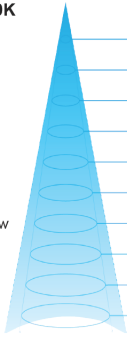

Throw Distance		Field Spread		Beam Spread		Full On	
m	ft	m	ft	m	ft	Lux	Footcandle
1.00 m	3.3 ft	1.1 m	3.6 ft	0.6 m	1.9 ft	23300 lx	2165 fc
1.53 m	5.0 ft	1.7 m	5.5 ft	0.9 m	2.9 ft	9953 lx	925 fc
3.05 m	10.0 ft	3.3 m	10.9 ft	1.7 m	5.7 ft	2505 lx	233 fc
3.95 m	13.0 ft	4.3 m	14.1 ft	2.3 m	7.4 ft	1493 lx	139 fc
4.56 m	15.0 ft	5.0 m	16.2 ft	2.6 m	8.6 ft	1121 lx	104 fc
6.10 m	20.0 ft	6.6 m	21.7 ft	3.5 m	11.5 ft	626 lx	58 fc
6.85 m	22.5 ft	7.4 m	24.4 ft	3.9 m	12.9 ft	497 lx	46 fc
7.63 m	25.0 ft	8.3 m	27.2 ft	4.4 m	14.4 ft	400 lx	37 fc
9.15 m	30.0 ft	9.9 m	32.6 ft	5.2 m	17.2 ft	278 lx	26 fc
10.07 m	33.0 ft	10.9 m	35.9 ft	5.8 m	18.9 ft	230 lx	21 fc