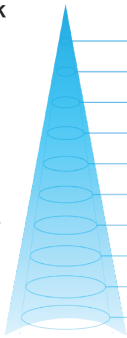

Throw Distance		Field Spread		Beam Spread		Full On	
m	ft	m	ft	m	ft	Lux	Footcandle
1.00 m	3.3 ft	2.8 m	9.0 ft	1.2 m	3.9 ft	6700 lx	622 fc
1.53 m	5.0 ft	4.2 m	13.8 ft	1.8 m	6.0 ft	2862 lx	266 fc
3.05 m	10.0 ft	8.4 m	27.5 ft	3.7 m	12.0 ft	720 lx	67 fc
3.95 m	13.0 ft	10.9 m	35.7 ft	4.7 m	15.6 ft	429 lx	40 fc
4.56 m	15.0 ft	12.6 m	41.2 ft	5.5 m	18.0 ft	322 lx	30 fc
6.10 m	20.0 ft	16.8 m	55.1 ft	7.3 m	24.1 ft	180 lx	17 fc
6.85 m	22.5 ft	18.9 m	61.9 ft	8.2 m	27.0 ft	143 lx	13 fc
7.63 m	25.0 ft	21.0 m	68.9 ft	9.2 m	30.1 ft	115 lx	11 fc
9.15 m	30.0 ft	25.2 m	82.6 ft	11.0 m	36.1 ft	80 lx	7 fc
10.07 m	33.0 ft	27.7 m	90.9 ft	12.1 m	39.7 ft	66 lx	6 fc